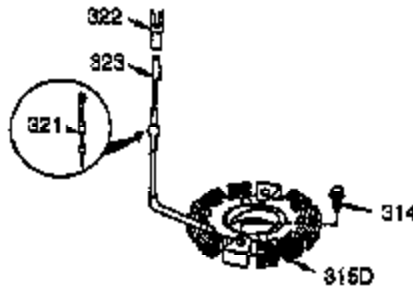

Ref #	Part Number	Qty	Description
5	30969	1	Extension Cap
92	650880	1	Belleville Washer
93	650881	1	Flywheel Nut
110A	37047	1	Ground Wire
129	650727	2	Screw, 5/16-18 x 1-3/4"
131A	650713	2	Screw, 5/16-18 x 5/8"
285	35985B	1	Starter Cup
287	29752	4	Nut & Lock Washer, 1/4-28
314	650873	1	Screw, 1/4-20 x 3/4"
323	611118	1	Terminal
355	590574	1	Starter Handle
390	590733	1	Recoil Starter
396	33329D	1	Electric Starter Motor (Optional)