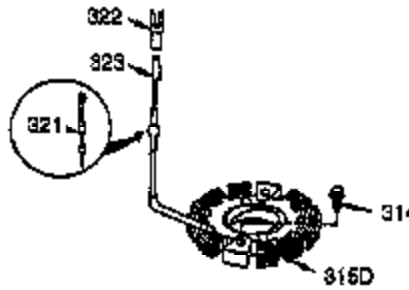

Ref #	Part Number	Qty	Description
	5 30969	1	Extension Cap
	62 650760	1	Screw, 8-32 x 3/8"
	63 28545	1	Grommet
	92 650880	1	Belleville Washer
	93 650881	1	Flywheel Nut
110A	35305	1	Ground Wire
129	650727	2	Screw, 5/16-18 x 1-3/4"
131A	650713	2	Screw, 5/16-18 x 5/8"
285	35985B	1	Starter Cup
287	29752	2	Nut & Lock Washer, 1/4-28
287	29752	4	Nut & Lock Washer, 1/4-28
314	650873	1	Screw, 1/4-20 x 3/4"
323	611118	1	Terminal
327	35392	1	Starter Plug
355	590574	1	Handle Mitten Grip
370D	35077	1	Instruction Decal
390	590733	1	Recoil Starter
396	33329D	1	Electric Starter Motor (Optional)