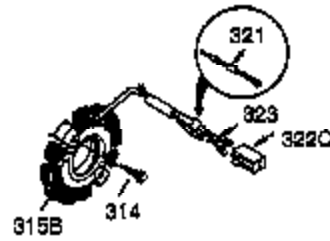

Ref #	Part Number	Qty	Description
	5 30969	1	Extension Cap
	62 650760	1	Screw, 8-32 x 3/8"
	63 28545	1	Grommet
	92 650880	1	Belleville Washer
	93 650881	1	Flywheel Nut
110A	35305	1	Ground Wire
129	650727	2	Screw, 5/16-18 x 1-3/4"
131A	650713	2	Screw, 5/16-18 x 5/8"
285	35985B	1	Starter Cup
287	29752	2	Nut & Lock Washer, 1/4-28
287	29752	4	Nut & Lock Washer, 1/4-28
314	650873	1	Screw, 1/4-20 x 3/4"
323	611118	1	Terminal
327	35392	1	Starter Plug
355	590574	1	Handle Mitten Grip
370D	35077	1	Instruction Decal
390	590733	1	Recoil Starter
396	33329D	1	Electric Starter Motor (Optional)