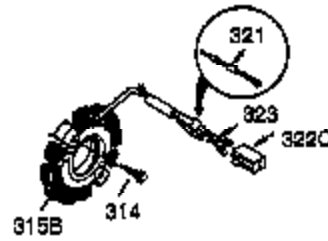

Ref #	Part Number	Qty	Description
5	30969	1	Extension Cap
92	650880	1	Belleville Washer
93	650881	1	Flywheel Nut
110A	37047	1	Ground Wire
129	650727	2	Screw, 5/16-18 x 1-3/4"
131A	650713	2	Screw, 5/16-18 x 5/8"
285	35985B	1	Starter Cup
287	29752	4	Nut & Lock Washer, 1/4-28
314	650873	1	Screw, 1/4-20 x 3/4"
323	611118	1	Terminal
355	590574	1	Starter Handle (Mitten Grip)
390	590733	1	Starter Recoil
396	33329D	1	Electric Starter Motor (Optional)