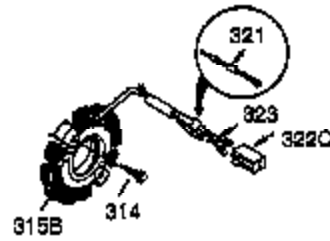

Ref #	Part Number	Qty	Description
5	30969	1	Extension Cap
62	650760	1	Screw, 8-32 x 3/8"
63	28545	1	Grommet
92	650880	1	Bellville Washer
93	650881	1	Flywheel Nut
110A	35305	1	Ground Wire
129	650727	2	Screw, 5/16-18 x 1-3/4"
131A	650713	2	Screw, 5/16-18 x 5/8"
285	35985B	1	Starter Cup
287	29752	4	Nut & Lock Washer, 1/4-28
314	650873	1	Screw, 1/4-20 x 3/4"
323	611118	1	Terminal
327	35392	1	Starter Plug
355	590574	1	Starter Handle
370D	35077	1	Instruction Decal
390	590733	1	Starter Recoil
396	33329D	1	Electric Starter Motor (Optional)