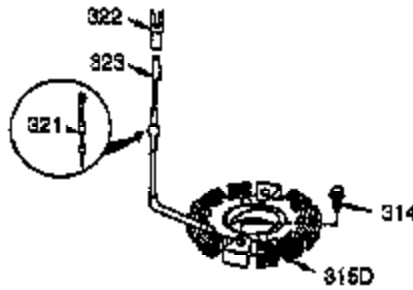

Ref #	Part Number	Qty	Description
5	30969	1	Extension Cap
62	650760	1	Screw, 8-32 x 3/8"
63	28545	1	Grommet
92	650880	1	Bellville Washer
93	650881	1	Flywheel Nut
110A	35305	1	Ground Wire
129	650727	2	Screw, 5/16-18 x 1-3/4"
131A	650713	2	Screw, 5/16-18 x 5/8"
285	35985B	1	Starter Cup
287	29752	4	Nut & Lock Washer, 1/4-28
314	650873	1	Screw, 1/4-20 x 3/4"
323	611118	1	Terminal
327	35392	1	Starter Plug
355	590574	1	Starter Handle
370D	35077	1	Instruction Decal
390	590733	1	Starter Recoil
396	33329D	1	Electric Starter Motor (Optional)