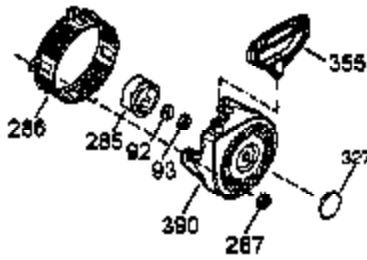

Ref #	Part Number	Qty	Description
5	30969	1	Extension Cap
62	650760	1	Screw, 8-32 x 3/8"
63	28545	1	Grommet
92	650880	1	Bellville Washer
93	650881	1	Flywheel Nut
110A	35305	1	Ground Wire
129	650727	2	Screw, 5/16-18 x 1-3/4"
131A	650713	2	Screw, 5/16-18 x 5/8"
285	35985B	1	Starter Cup
287	29752	4	Nut & Lock Washer, 1/4-28
314	650873	1	Screw, 1/4-20 x 3/4"
323	611118	1	Terminal
327	35392	1	Starter Plug
355	590574	1	Starter Handle
370D	35077	1	Instruction Decal
390	590733	1	Starter Recoil
396	33329D	1	Electric Starter Motor (Optional)