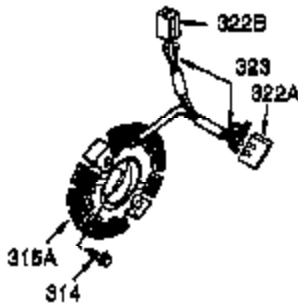

Ref #	Part Number	Qty	Description
5	30969	1	Extension Cap
62	650760	1	Screw, 8-32 x 3/8"
63	28545	1	Grommet
92	650880	1	Bellville Washer
93	650881	1	Flywheel Nut
110A	35305	1	Ground Wire
129	650727	2	Screw, 5/16-18 x 1-3/4"
131A	650713	2	Screw, 5/16-18 x 5/8"
285	35985B	1	Starter Cup
287	29752	4	Nut & Lock Washer, 1/4-28
314	650873	1	Screw, 1/4-20 x 3/4"
323	611118	1	Terminal
327	35392	1	Starter Plug
355	590574	1	Starter Handle
370D	35077	1	Instruction Decal
390	590733	1	Starter Recoil
396	33329D	1	Electric Starter Motor (Optional)