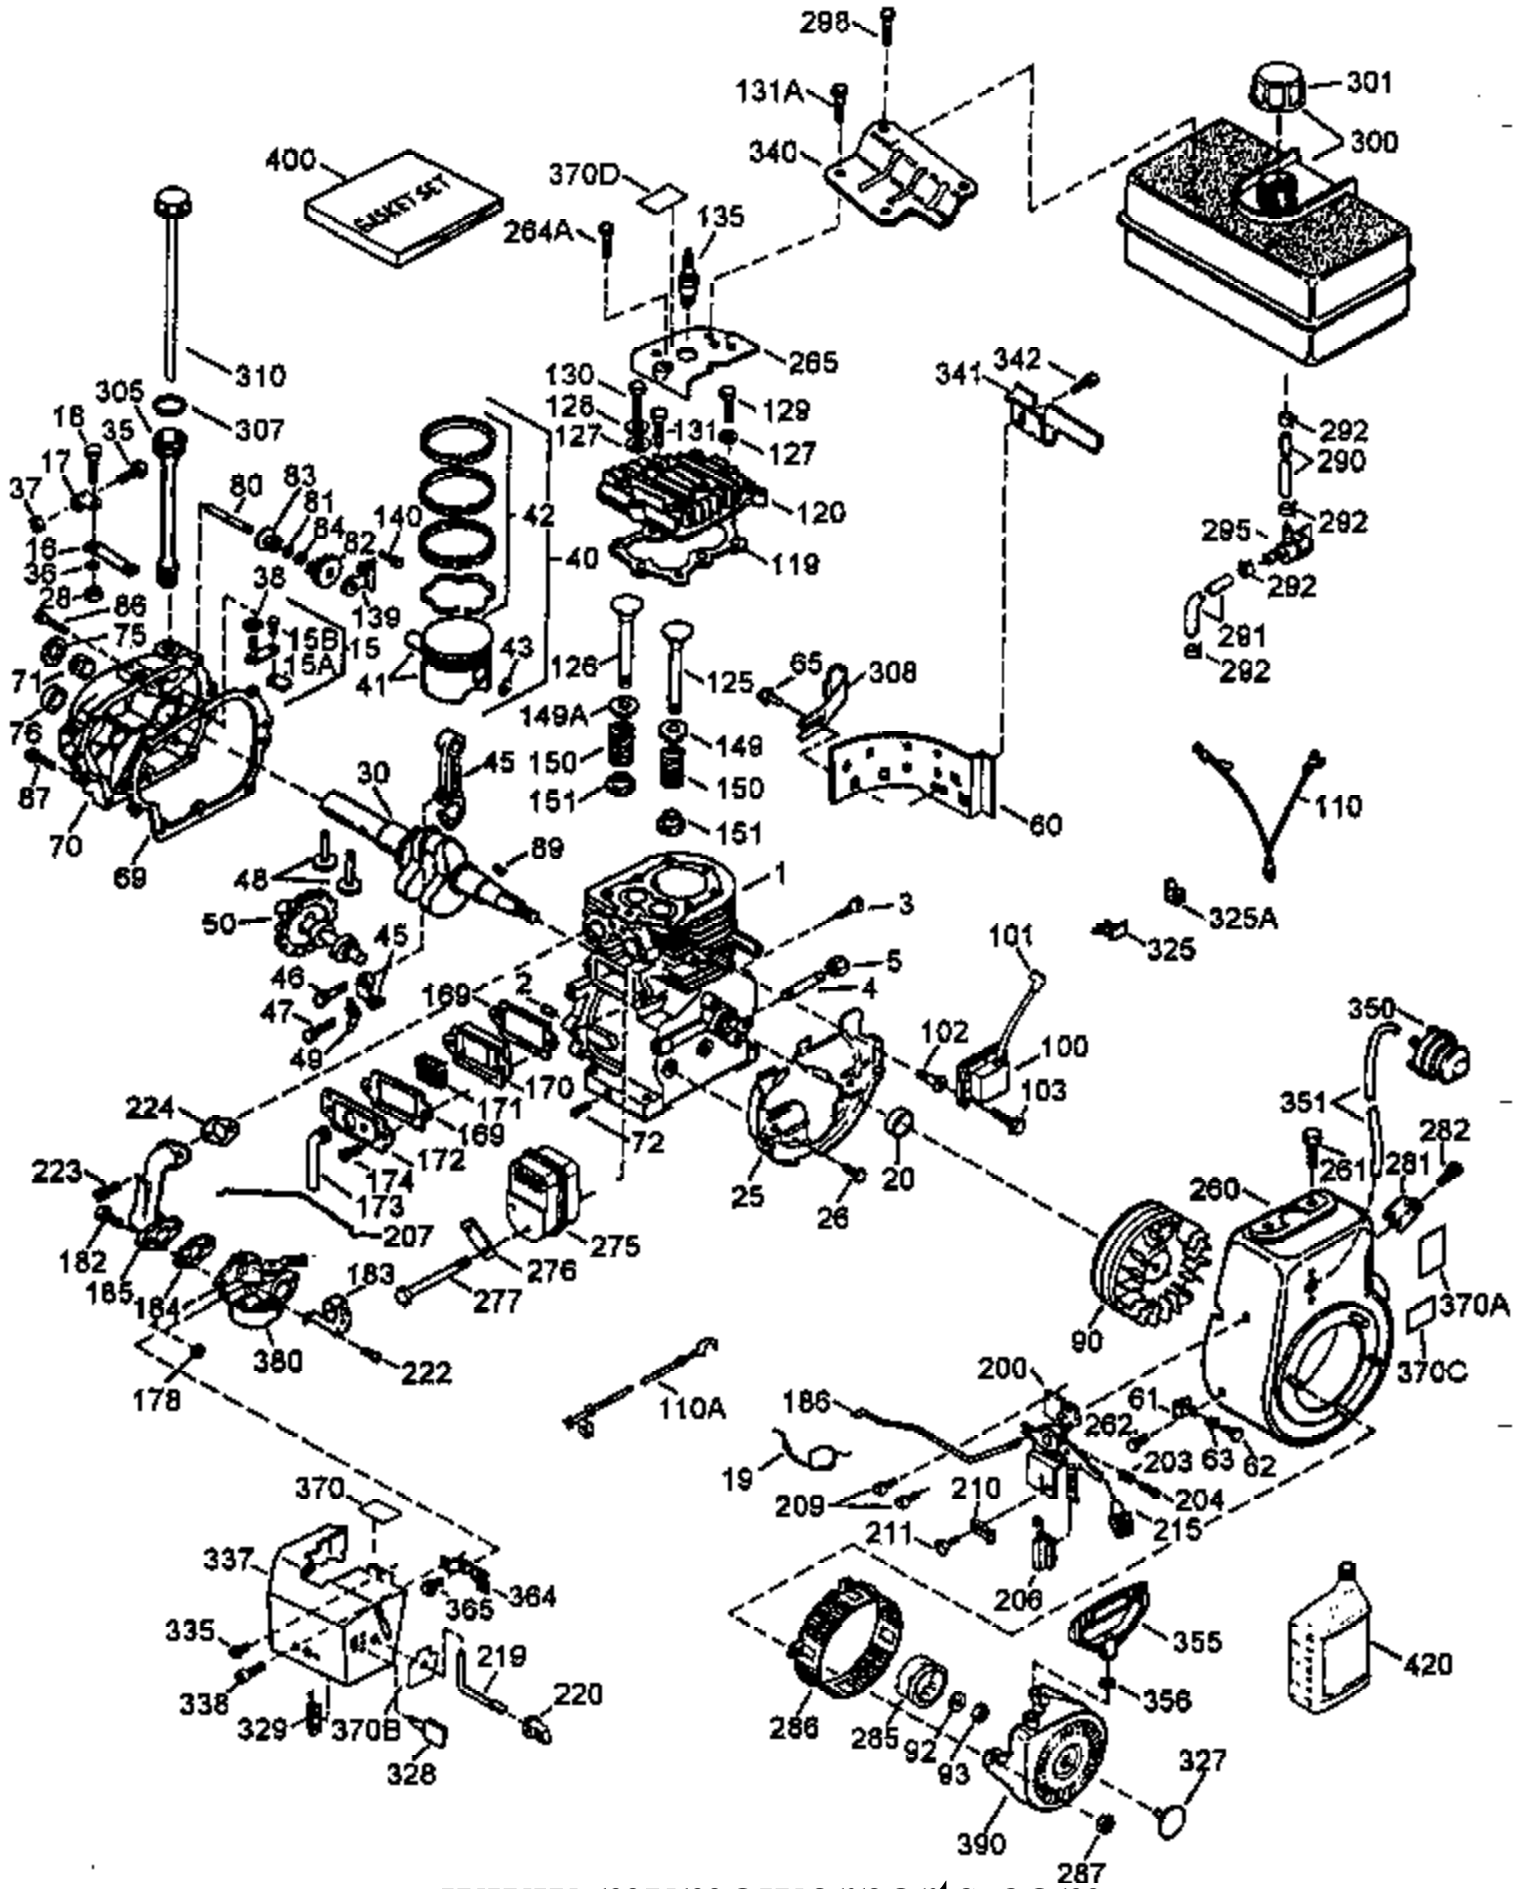

VIEW 1 of 2 ... this illustration may not depict actual equipment and is for reference only!