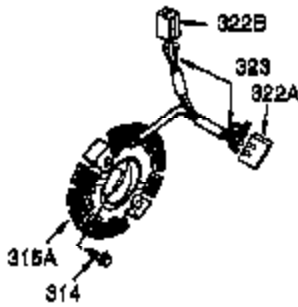

Ref #	Part Number	Qty	Description
5	30969	1	Extension Cap
92	650880	1	Belleville Washer
93	650881	1	Flywheel Nut
110A	37047	1	Ground Wire
285	35985B	1	Starter Cup
287	29752	4	Nut & Lock Washer, 1/4-28
314	650873	1	Screw, 1/4-20 x 3/4"
323	611118	1	Terminal
355	590574	1	Starter Handle (Mitten Grip)
361	650990	2	Screw, T-30, 1/4-20 x 15/32"
390	590749	1	Rewind Starter (NOTE: This engine could have been built with 590733 starter.)
396	33329E	1	Electric Starter Motor (120 Volt)