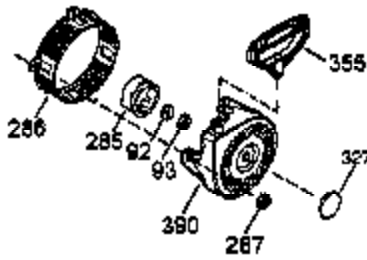

Ref #	Part Number	Qty	Description
5	30969	1	Extension Cap
92	650880	1	Belleville Washer
93	650881	1	Flywheel Nut
110A	37047	1	Ground Wire
285	35985B	1	Starter Cup
287	29752	4	Nut & Lock Washer, 1/4-28
314	650873	1	Screw, 1/4-20 x 3/4"
323	611118	1	Terminal
355	590574	1	Starter Handle (Mitten Grip)
361	650990	2	Screw, T-30, 1/4-20 x 15/32"
390	590749	1	Rewind Starter (NOTE: This engine could have been built with 590733 starter.)
396	33329E	1	Electric Starter Motor (120 Volt)