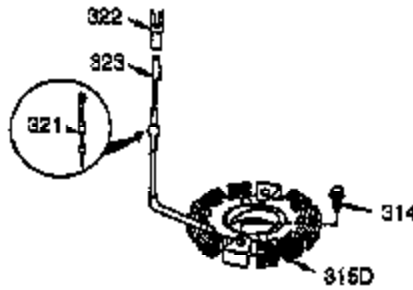

Ref #	Part Number	Qty	Description
5	30969	1	Extension Cap
92	650880	1	Belleville Washer
93	650881	1	Flywheel Nut
110A	37047	1	Ground Wire
285	35985B	1	Starter Cup
287	29752	4	Nut & Lock Washer, 1/4-28
314	650873	1	Screw, 1/4-20 x 3/4"
323	611118	1	Terminal
355	590574	1	Starter Handle (Mitten Grip)
390	590749	1	Rewind Starter (NOTE: This engine could have been built with 590733 starter.)
396	33329E	1	Electric Starter Motor (Optional)