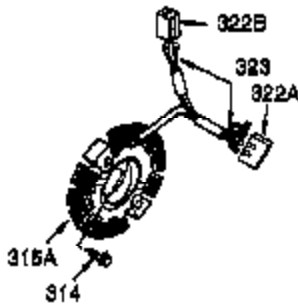

Ref #	Part Number	Qty	Description
5	30969	1	Extension Cap
92	650880	1	Belleville Washer
93	650881	1	Flywheel Nut
110A	37047	1	Ground Wire
285	35985B	1	Starter Cup
287	29752	4	Nut & Lock Washer, 1/4-28
314	650873	1	Screw, 1/4-20 x 3/4"
323	611118	1	Terminal
355	590574	1	Starter Handle (Mitten Grip)
390	590749	1	Rewind Starter (NOTE: This engine could have been built with 590733 starter.)
396	33329E	1	Electric Starter Motor (Optional)