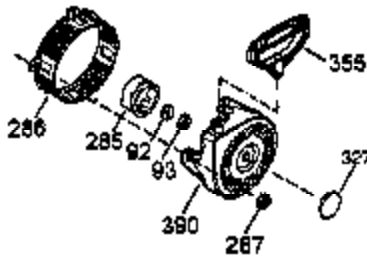

Ref #	Part Number	Qty	Description
5	30969	1	Extension Cap
92	650880	1	Belleville Washer
93	650881	1	Flywheel Nut
110A	37047	1	Ground Wire
285	35985B	1	Starter Cup
287	29752	4	Nut & Lock Washer, 1/4-28
314	650873	1	Screw, 1/4-20 x 3/4"
323	611118	1	Terminal
355	590574	1	Starter Handle (Mitten Grip)
390	590749	1	Rewind Starter (NOTE: This engine could have been built with 590733 starter.)
396	33329E	1	Electric Starter Motor (Optional)