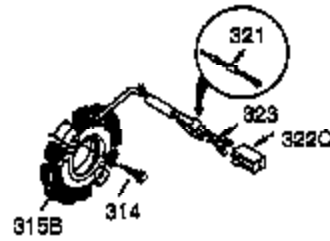

Ref #	Part Number	Qty	Description
5	30969	1	Extension Cap
92	650880	1	Belleville Washer
93	650881	1	Flywheel Nut
110A	37047	1	Ground Wire
285	35985B	1	Starter Cup
287	29752	4	Nut & Lock Washer, 1/4-28
314	650873	1	Screw, 1/4-20 x 3/4"
323	611118	1	Terminal
355	590574	1	Starter Handle (Mitten Grip)
390	590749	1	Rewind Starter (NOTE: This engine could have been built with 590733 starter.)
396	33329E	1	Electric Starter Motor (Optional)