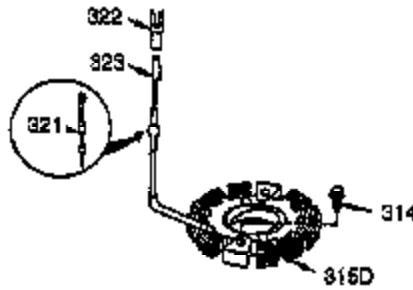

Ref #	Part Number	Qty	Description
298	650665	2	Screw, 1/4-15 x 7/8"
300	34156A	1	Fuel Tank (Incl. 292 & 301)
301	37656	1	Fuel Cap
305	35554	1	Oil Fill Tube
307	35499	1	"O" Ring
308	35540	1	Fill Tube Clip
310	36205	1	Dipstick
314	650873	1	Screw, 1/4-20 x 3/4"
315	611111	1	Alternator Coil (18 Watt) (Incl. 323)
323	611118	1	Terminal
325	29443	1	Wire Clip
328	35062	2	Ignition Key
329	610973	1	Terminal
335	36547A	1	Carburetor Cover (Black)
336	650765	1	Screw, 10-32 x 1/2"
338	28942	2	Screw, 10-32 x 3/8"
340	34154	1	Fuel Tank Bracket (Black)
341	34155	1	Fuel Tank Bracket
342	650561	1	Screw, 1/4-20 x 19/32"
343	35079A	1	Key Switch Bracket (Incl. 343A)
343A	651060	1	Screw, 10-32 x 23/64"
350	570682A	1	Primer Bulb
351	32180C	1	Primer Line (12.00")
355	590574	1	Starter Handle (Mitten Grip)
361	650990	2	Screw, T-30, 1/4-20 x 15/32"
364	37659	1	Carburetor Cover Bracket
365	650767	2	Screw, 8-32 x 27/64"
370K	36695	1	Starter Decal
370I	37119	1	Warning Decal
370C	36501	1	Primer Decal
370H	35077	1	Choke Instruction Decal
380	640052	1	Carburetor (Incl. 184)
390	590749	1	Rewind Starter (NOTE: This engine could have been built with 590733 starter.)
400	36450A	1	* Gasket Set (Incl. items marked PK in notes)
420	730226	1	SAE 5W30, 4-Cycle Engine Oil (Quart)