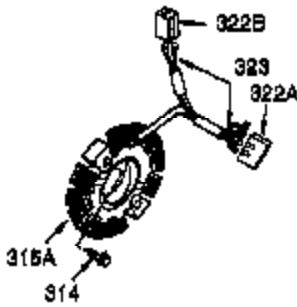

Ref #	Part Number	Qty	Description
298	650665	2	Screw, 1/4-15 x 7/8"
300	34156A	1	Fuel Tank (Incl. 292 & 301)
301	37656	1	Fuel Cap
305	35554	1	Oil Fill Tube
307	35499	1	"O" Ring
308	35540	1	Fill Tube Clip
310	36205	1	Dipstick
314	650873	1	Screw, 1/4-20 x 3/4"
315	611111	1	Alternator Coil (18 Watt) (Incl. 323)
323	611118	1	Terminal
325	29443	1	Wire Clip
328	35062	2	Ignition Key
329	610973	1	Terminal
335	36547A	1	Carburetor Cover (Black)
336	650765	1	Screw, 10-32 x 1/2"
338	28942	2	Screw, 10-32 x 3/8"
340	34154	1	Fuel Tank Bracket (Black)
341	34155	1	Fuel Tank Bracket
342	650561	1	Screw, 1/4-20 x 19/32"
343	35079A	1	Key Switch Bracket (Incl. 343A)
343A	651060	1	Screw, 10-32 x 23/64"
350	570682A	1	Primer Bulb
351	32180C	1	Primer Line (12.00")
355	590574	1	Starter Handle (Mitten Grip)
361	650990	2	Screw, T-30, 1/4-20 x 15/32"
364	37659	1	Carburetor Cover Bracket
365	650767	2	Screw, 8-32 x 27/64"
370K	36695	1	Starter Decal
370I	37119	1	Warning Decal
370C	36501	1	Primer Decal
370H	35077	1	Choke Instruction Decal
380	640052	1	Carburetor (Incl. 184)
390	590749	1	Rewind Starter (NOTE: This engine could have been built with 590733 starter.)
400	36450A	1	* Gasket Set (Incl. items marked PK in notes)
420	730226	1	SAE 5W30, 4-Cycle Engine Oil (Quart)