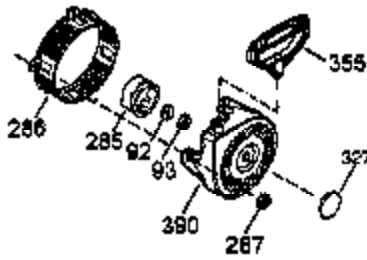

Ref #	Part Number	Qty	Description
298	650665	2	Screw, 1/4-15 x 7/8"
300	34156A	1	Fuel Tank (Incl. 292 & 301)
301	37656	1	Fuel Cap
305	35554	1	Oil Fill Tube
307	35499	1	"O" Ring
308	35540	1	Fill Tube Clip
310	36205	1	Dipstick
314	650873	1	Screw, 1/4-20 x 3/4"
315	611111	1	Alternator Coil (18 Watt) (Incl. 323)
323	611118	1	Terminal
325	29443	1	Wire Clip
328	35062	2	Ignition Key
329	610973	1	Terminal
335	36547A	1	Carburetor Cover (Black)
336	650765	1	Screw, 10-32 x 1/2"
338	28942	2	Screw, 10-32 x 3/8"
340	34154	1	Fuel Tank Bracket (Black)
341	34155	1	Fuel Tank Bracket
342	650561	1	Screw, 1/4-20 x 19/32"
343	35079A	1	Key Switch Bracket (Incl. 343A)
343A	651060	1	Screw, 10-32 x 23/64"
350	570682A	1	Primer Bulb
351	32180C	1	Primer Line (12.00")
355	590574	1	Starter Handle (Mitten Grip)
361	650990	2	Screw, T-30, 1/4-20 x 15/32"
364	37659	1	Carburetor Cover Bracket
365	650767	2	Screw, 8-32 x 27/64"
370K	36695	1	Starter Decal
370I	37119	1	Warning Decal
370C	36501	1	Primer Decal
370H	35077	1	Choke Instruction Decal
380	640052	1	Carburetor (Incl. 184)
390	590749	1	Rewind Starter (NOTE: This engine could have been built with 590733 starter.)
400	36450A	1	* Gasket Set (Incl. items marked PK in notes)
420	730226	1	SAE 5W30, 4-Cycle Engine Oil (Quart)