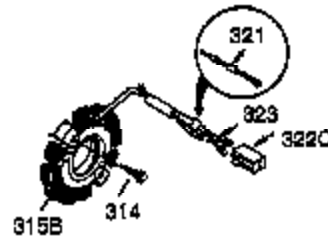

Ref #	Part Number	Qty	Description
5	30969	1	Extension Cap
92	650880	1	Belleville Washer
93	650881	1	Flywheel Nut
285	35985B	1	Starter Cup
287	29752	4	Nut & Lock Washer, 1/4-28
314	650873	2	Screw, 1/4-20 x 3/4"
322	610921	1	Connector Body
323A	611276	1	Terminal
323B	611277	1	Terminal
323	610922	2	Terminal
355	590574	1	Starter Handle (Mitten Grip)
361	650990	2	Screw, T-30, 1/4-20 x 15/32"
369	650819	2	Screw, 6-32 x 2/1/2"
370R	37119	1	Warning Decal
370J	35703	1	Throttle Decal
390	590749	1	Rewind Starter (NOTE: This engine could have been built with 590733 starter.)