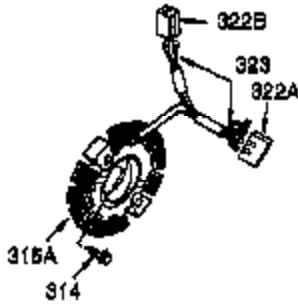

Ref #	Part Number	Qty	Description
5	30969	1	Extension Cap
92	650880	1	Belleville Washer
93	650881	1	Flywheel Nut
285	35985B	1	Starter Cup
287	29752	4	Nut & Lock Washer, 1/4-28
314	650873	2	Screw, 1/4-20 x 3/4"
322	610921	1	Connector Body
323A	611276	1	Terminal
323B	611277	1	Terminal
323	610922	2	Terminal
355	590574	1	Starter Handle (Mitten Grip)
361	650990	2	Screw, T-30, 1/4-20 x 15/32"
369	650819	2	Screw, 6-32 x 2/1/2"
370R	37119	1	Warning Decal
370J	35703	1	Throttle Decal
390	590749	1	Rewind Starter (NOTE: This engine could have been built with 590733 starter.)