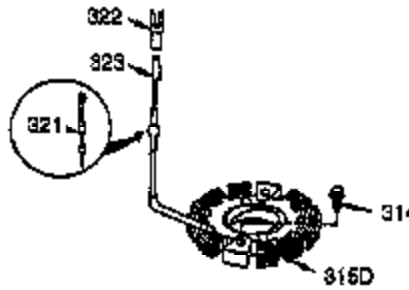

Ref #	Part Number	Qty	Description
305	35554	1	Oil Fill Tube
307	35499	1	"O" Ring
308	35540	1	Fill Tube Clip
310	36205	1	Dipstick
314	650873	2	Screw, 1/4-20 x 3/4"
315	611104	1	Alternator Coil (3/5 Split)(Incl. 321 -323)
323	611118	2	Terminal
325	29443	1	Wire Clip
328	35062	2	Ignition Key
329	610973	1	Terminal
335	36547	1	Carburetor Cover (Black)
336	650765	1	Screw, 10-32 x 1/2"
338	28942	2	Screw, 10-32 x 3/8"
340	34154	1	Fuel Tank Bracket (Black)
341	34155	1	Fuel Tank Bracket
342	650561	1	Screw, 1/4-20 x 19/32"
343A	651060	1	Screw, 10-32 x 32/64"
343	35079A	1	Key Switch Bracket (Incl. 343A)
350	570682A	1	Primer Bulb
351	32180C	1	Primer Line (12.00")
355	590574	1	Starter Handle (Mitten Grip)
364	37659	1	Carburetor Cover Bracket
365	650767	2	Screw, 8-32 x 27/64"
370K	36695	1	Starter Decal
370C	36501	1	Primer Decal
370D	36534	1	Caution Decal
370G	35077	1	Instruction Decal
370R	37119	1	Warning Decal
380	640052	1	Carburetor (Incl. 184)
390	590749	1	Rewind Starter (NOTE: This engine could have been built with 590733 starter.)
400	36450C	1	* Gasket Set (Incl. items marked PK in notes)
420	730226A	1	SAE 5W30 4-Cycle Engine Oil (Quart)