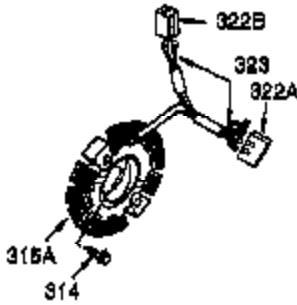

Ref #	Part Number	Qty	Description
305	35554	1	Oil Fill Tube
307	35499	1	"O" Ring
308	35540	1	Fill Tube Clip
310	36205	1	Dipstick
314	650873	2	Screw, 1/4-20 x 3/4"
315	611104	1	Alternator Coil (3/5 Split)(Incl. 321 -323)
323	611118	2	Terminal
325	29443	1	Wire Clip
328	35062	2	Ignition Key
329	610973	1	Terminal
335	36547	1	Carburetor Cover (Black)
336	650765	1	Screw, 10-32 x 1/2"
338	28942	2	Screw, 10-32 x 3/8"
340	34154	1	Fuel Tank Bracket (Black)
341	34155	1	Fuel Tank Bracket
342	650561	1	Screw, 1/4-20 x 19/32"
343A	651060	1	Screw, 10-32 x 32/64"
343	35079A	1	Key Switch Bracket (Incl. 343A)
350	570682A	1	Primer Bulb
351	32180C	1	Primer Line (12.00")
355	590574	1	Starter Handle (Mitten Grip)
364	37659	1	Carburetor Cover Bracket
365	650767	2	Screw, 8-32 x 27/64"
370K	36695	1	Starter Decal
370C	36501	1	Primer Decal
370D	36534	1	Caution Decal
370G	35077	1	Instruction Decal
370R	37119	1	Warning Decal
380	640052	1	Carburetor (Incl. 184)
390	590749	1	Rewind Starter (NOTE: This engine could have been built with 590733 starter.)
400	36450C	1	* Gasket Set (Incl. items marked PK in notes)
420	730226A	1	SAE 5W30 4-Cycle Engine Oil (Quart)