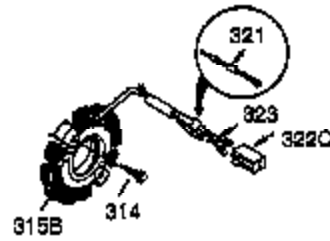

Ref #	Part Number	Qty	Description
305	35554	1	Oil Fill Tube
307	35499	1	"O" Ring
308	35540	1	Fill Tube Clip
310	36205	1	Dipstick
314	650873	2	Screw, 1/4-20 x 3/4"
315	611104	1	Alternator Coil (3/5 Split)(Incl. 321 -323)
323	611118	2	Terminal
325	29443	1	Wire Clip
328	35062	2	Ignition Key
329	610973	1	Terminal
335	36547	1	Carburetor Cover (Black)
336	650765	1	Screw, 10-32 x 1/2"
338	28942	2	Screw, 10-32 x 3/8"
340	34154	1	Fuel Tank Bracket (Black)
341	34155	1	Fuel Tank Bracket
342	650561	1	Screw, 1/4-20 x 19/32"
343A	651060	1	Screw, 10-32 x 32/64"
343	35079A	1	Key Switch Bracket (Incl. 343A)
350	570682A	1	Primer Bulb
351	32180C	1	Primer Line (12.00")
355	590574	1	Starter Handle (Mitten Grip)
364	37659	1	Carburetor Cover Bracket
365	650767	2	Screw, 8-32 x 27/64"
370K	36695	1	Starter Decal
370C	36501	1	Primer Decal
370D	36534	1	Caution Decal
370G	35077	1	Instruction Decal
370R	37119	1	Warning Decal
380	640052	1	Carburetor (Incl. 184)
390	590749	1	Rewind Starter (NOTE: This engine could have been built with 590733 starter.)
400	36450C	1	* Gasket Set (Incl. items marked PK in notes)
420	730226A	1	SAE 5W30 4-Cycle Engine Oil (Quart)