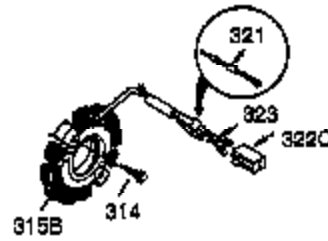

Ref #	Part Number	Qty	Description
307	35499	1	"O" Ring
308	35540	1	Fill Tube Clip
310	36205	1	Dipstick
314	650873	2	Screw, 1/4-20 x 3/4"
315	611104	1	Alternator Coil (3/5 Split)(Incl. 321 -323)
323	611118	2	Terminal
325	29443	1	Wire Clip
328	35062	2	Ignition Key
329	610973	1	Terminal
335	36547	1	Carburetor Cover (Black)
336	650765	1	Screw, 10-32 x 1/2"
338	28942	2	Screw, 10-32 x 3/8"
340	34154	1	Fuel Tank Bracket (Black)
341	34155	1	Fuel Tank Bracket
342	650561	1	Screw, 1/4-20 x 19/32"
343	35079A	1	Key Switch Bracket (Incl. 343A)
343A	651060	1	Screw, 10-32 x 32/64"
350	570682A	1	Primer Bulb
351	32180C	1	Primer Line (12.00")
355	590574	1	Starter Handle (Mitten Grip)
364	37659	1	Carburetor Cover Bracket
365	650767	2	Screw, 8-32 x 27/64"
370C	36501	1	Primer Decal
370D	36534	1	Caution Decal
370R	37119	1	Warning Decal
370K	36695	1	Starter Decal
370G	35077	1	Instruction Decal
380	640052	1	Carburetor (Incl. 184)
390	590749	1	Rewind Starter (NOTE: This engine could have been built with 590733 starter.)
400	36450C	1	* Gasket Set (Incl. items marked PK in notes)
420	730226A	1	SAE 5W30 4-Cycle Engine Oil (Quart)