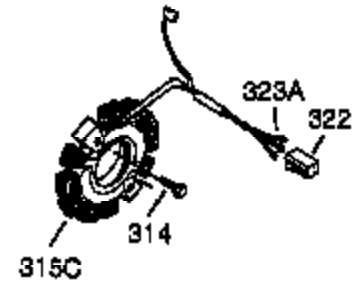

Ref #	Part Number	Qty	Description
5	30969	1	Extension Cap
92	650880	1	Belleville Washer
93	650881	1	Flywheel Nut
285	35985B	1	Starter Cup
287	29752	4	Nut & Lock Washer, 1/4-28
314	650873	1	Screw, 1/4-20 x 3/4"
323	611118	1	Terminal
355	590574	1	Starter Handle (Mitten Grip)
390	590749	1	Rewind Starter