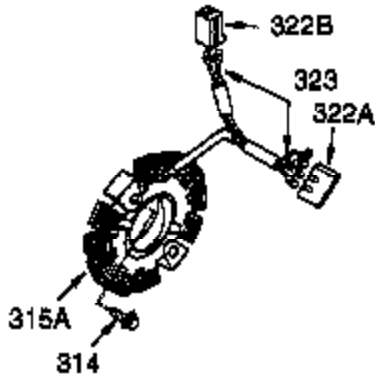

Ref #	Part Number	Qty	Description
5	30969	1	Extension Cap
92	650880	1	Belleville Washer
93	650881	1	Flywheel Nut
285	35985B	1	Starter Cup
287	29752	4	Nut & Lock Washer, 1/4-28
314	650873	1	Screw, 1/4-20 x 3/4"
323	611118	1	Terminal
355	590574	1	Starter Handle (Mitten Grip)
390	590749	1	Rewind Starter