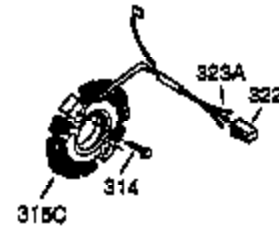

Ref #	Part Number	Qty	Description
5	30969	1	Extension Cap
92	650880	1	Belleville Washer
93	650881	1	Flywheel Nut
110A	37047	1	Ground Wire
285	35985B	1	Starter Cup
287	29752	4	Nut & Lock Washer, 1/4-28
314	650873	1	Screw, 1/4-20 x 3/4"
323	611118	1	Terminal
327	35392	1	Starter Plug
355	590574	1	Starter Handle (Mitten Grip)
370R	35878	1	Warning Decal
390	590749	1	Rewind Starter
396	33329D	1	Electric Starter Motor (Optional)
900	0		Replacement Engine - None
900	0	1	Replacement SB 756325, Order from 71- 999