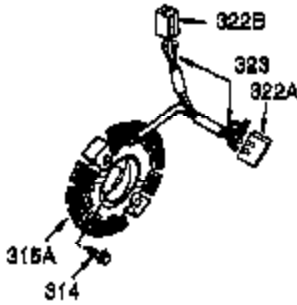

Ref #	Part Number	Qty	Description
301	36246	1	Fuel Cap
305	35554	1	Oil Fill Tube
307	35499	1	"O" Ring
308	35540	1	Fill Tube Clip
310	36205	1	Dipstick
314	650873	1	Screw, 1/4-20 x 3/4"
315	611111	1	Alternator Coil (18 Watt)(Incl. 322 &
323	611118	1	Terminal
325	29443	1	Wire Clip
328	35062	2	Ignition Keys
329	610973	1	Terminal
335	36547	1	Carburetor Cover (Black)
336	650765	1	Screw, 10-32 x 1/2"
338	28942	2	Screw, 10-32 x 3/8"
340	34154	1	Fuel Tank Bracket (Black)
341	34155	1	Fuel Tank Bracket
342	650561	1	Screw, 1/4-20 x 19/32"
343	35079A	1	Key Switch Bracket (Incl. 343A)
343A	651060	1	Screw, 10-32 x 23/64"
350	570682A	1	Primer Bulb
351	32180C	1	Primer Line (12.00")
355	590574	1	Starter Handle (Mitten Grip)
361	650990	2	Screw, T-30, 1/4-20 x 15/32"
364	33377	1	Carburetor Cover Bracket
365	650767	2	Screw, 8-32 x 27/64"
370K	36695	1	Starter Decal
370H	35077	1	Choke Decal
370C	36501	1	Primer Decal
370I	37119	1	Warning Decal
370G	36534	1	Caution Decal
380	640052	1	Carburetor (Incl. 184)
390	590749	1	Rewind Starter (NOTE: This engine could have been built with 590733 starter.)
400	36450C	1	* Gasket Set (Incl. items marked PK in notes)
420	730226A	1	SAE 5W/30 4-Cycle Engine Oil (Quart)