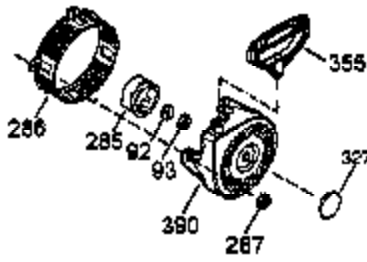

Ref #	Part Number	Qty	Description
301	36246	1	Fuel Cap
305	35554	1	Oil Fill Tube
307	35499	1	"O" Ring
308	35540	1	Fill Tube Clip
310	36205	1	Dipstick
314	650873	1	Screw, 1/4-20 x 3/4"
315	611111	1	Alternator Coil (18 Watt)(Incl. 322 &
323	611118	1	Terminal
325	29443	1	Wire Clip
328	35062	2	Ignition Keys
329	610973	1	Terminal
335	36547	1	Carburetor Cover (Black)
336	650765	1	Screw, 10-32 x 1/2"
338	28942	2	Screw, 10-32 x 3/8"
340	34154	1	Fuel Tank Bracket (Black)
341	34155	1	Fuel Tank Bracket
342	650561	1	Screw, 1/4-20 x 19/32"
343	35079A	1	Key Switch Bracket (Incl. 343A)
343A	651060	1	Screw, 10-32 x 23/64"
350	570682A	1	Primer Bulb
351	32180C	1	Primer Line (12.00")
355	590574	1	Starter Handle (Mitten Grip)
361	650990	2	Screw, T-30, 1/4-20 x 15/32"
364	33377	1	Carburetor Cover Bracket
365	650767	2	Screw, 8-32 x 27/64"
370K	36695	1	Starter Decal
370H	35077	1	Choke Decal
370C	36501	1	Primer Decal
370I	37119	1	Warning Decal
370G	36534	1	Caution Decal
380	640052	1	Carburetor (Incl. 184)
390	590749	1	Rewind Starter (NOTE: This engine could have been built with 590733 starter.)
400	36450C	1	* Gasket Set (Incl. items marked PK in notes)
420	730226A	1	SAE 5W/30 4-Cycle Engine Oil (Quart)