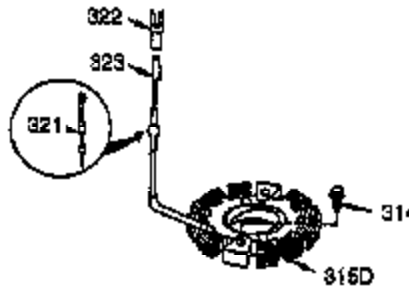

Ref #	Part Number	Qty	Description
301	36246	1	Fuel Cap
305	35554	1	Oil Fill Tube
307	35499	1	"O" Ring
308	35540	1	Fill Tube Clip
310	36205	1	Dipstick
314	650873	1	Screw, 1/4-20 x 3/4"
315	611111	1	Alternator Coil (18 Watt)(Incl. 322 &
323	611118	1	Terminal
325	29443	1	Wire Clip
328	35062	2	Ignition Keys
329	610973	1	Terminal
335	36547	1	Carburetor Cover (Black)
336	650765	1	Screw, 10-32 x 1/2"
338	28942	2	Screw, 10-32 x 3/8"
340	34154	1	Fuel Tank Bracket (Black)
341	34155	1	Fuel Tank Bracket
342	650561	1	Screw, 1/4-20 x 19/32"
343	35079A	1	Key Switch Bracket (Incl. 343A)
343A	651060	1	Screw, 10-32 x 23/64"
350	570682A	1	Primer Bulb
351	32180C	1	Primer Line (12.00")
355	590574	1	Starter Handle (Mitten Grip)
361	650990	2	Screw, T-30, 1/4-20 x 15/32"
364	33377	1	Carburetor Cover Bracket
365	650767	2	Screw, 8-32 x 27/64"
370K	36695	1	Starter Decal
370H	35077	1	Choke Decal
370C	36501	1	Primer Decal
370I	37119	1	Warning Decal
370G	36534	1	Caution Decal
380	640052	1	Carburetor (Incl. 184)
390	590749	1	Rewind Starter (NOTE: This engine could have been built with 590733 starter.)
400	36450C	1	* Gasket Set (Incl. items marked PK in notes)
420	730226A	1	SAE 5W/30 4-Cycle Engine Oil (Quart)