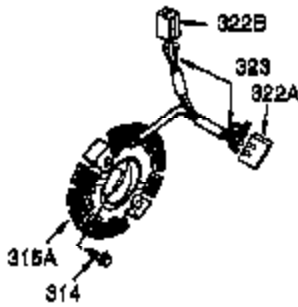

Ref #	Part Number	Qty	Description
5	30969	1	Extension Cap
92	650880	1	Belleville Washer
93	650881	1	Flywheel Nut
110A	37047	1	Ground Wire
285	35985B	1	Starter Cup
287	29752	4	Nut & Lock Washer, 1/4-28
314	650873	1	Screw, 1/4-20 x 3/4"
323	611118	1	Terminal
355	590574	1	Starter Handle (Mitten Grip)
370D	37119	1	Warning Decal
390	590749	1	Rewind Starter (NOTE: This engine could have been built with 590733 starter.)