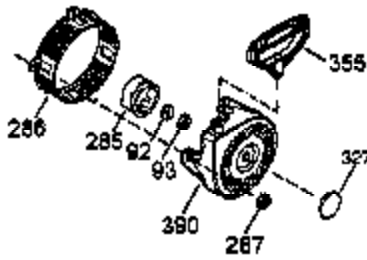

Ref #	Part Number	Qty	Description
5	30969	1	Extension Cap
92	650880	1	Belleville Washer
93	650881	1	Flywheel Nut
110A	37047	1	Ground Wire
285	35985B	1	Starter Cup
287	29752	4	Nut & Lock Washer, 1/4-28
314	650873	1	Screw, 1/4-20 x 3/4"
323	611118	1	Terminal
355	590574	1	Starter Handle (Mitten Grip)
370D	37119	1	Warning Decal
390	590749	1	Rewind Starter (NOTE: This engine could have been built with 590733 starter.)