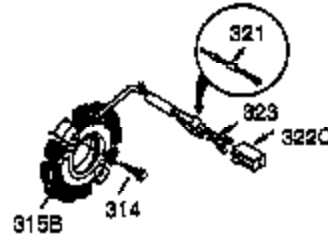

Ref #	Part Number	Qty	Description
5	30969	1	Extension Cap
92	650880	1	Belleville Washer
93	650881	1	Flywheel Nut
110A	37047	1	Ground Wire
285	35985B	1	Starter Cup
287	29752	4	Nut & Lock Washer, 1/4-28
314	650873	1	Screw, 1/4-20 x 3/4"
323	611118	1	Terminal
355	590574	1	Starter Handle (Mitten Grip)
390	590749	1	Rewind Starter (NOTE: This engine could have been built with 590733 starter.)
396	33329E	1	Electric Starter Motor (Optional)