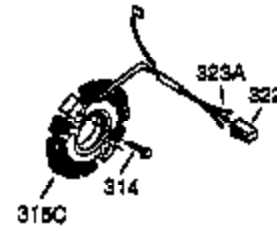

Ref #	Part Number	Qty	Description
5	30969	1	Extension Cap
92	650880	1	Belleville Washer
93	650881	1	Flywheel Nut
110A	37047	1	Ground Wire
285	35985B	1	Starter Cup
287	29752	4	Nut & Lock Washer, 1/4-28
314	650873	1	Screw, 1/4-20 x 3/4"
323	611118	1	Terminal
355	590574	1	Starter Handle (Mitten Grip)
361	650990	2	Screw, T-30, 1/4-20 x 15/32"
390	590749	1	Rewind Starter (NOTE: This engine could have been built with 590733 starter.)