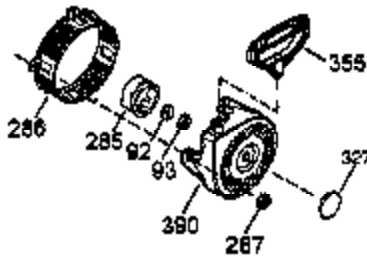

Ref #	Part Number	Qty	Description
5	30969	1	Extension Cap
92	650880	1	Belleville Washer
93	650881	1	Flywheel Nut
110A	37047	1	Ground Wire
285	35985B	1	Starter Cup
287	29752	4	Nut & Lock Washer, 1/4-28
314	650873	1	Screw, 1/4-20 x 3/4"
323	611118	1	Terminal
355	590574	1	Starter Handle (Mitten Grip)
361	650990	2	Screw, T-30, 1/4-20 x 15/32"
390	590749	1	Rewind Starter (NOTE: This engine could have been built with 590733 starter.)