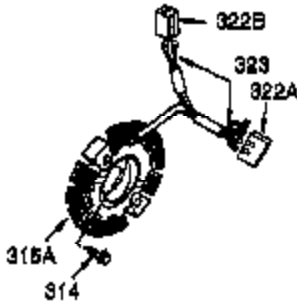

Ref #	Part Number	Qty	Description
5	30969	1	Extension Cap
92	650880	1	Belleville Washer
93	650881	1	Flywheel Nut
110A	37047	1	Ground Wire
285	35985B	1	Starter Cup
287	29752	4	Nut & Lock Washer, 1/4-28
314	650873	1	Screw, 1/4-20 x 3/4"
323	611118	1	Terminal
355	590574	1	Starter Handle (Mitten Grip)
361	650990	2	Screw, T-30, 1/4-20 x 15/32"
390	590749	1	Rewind Starter (NOTE: This engine could have been built with 590733 starter.)