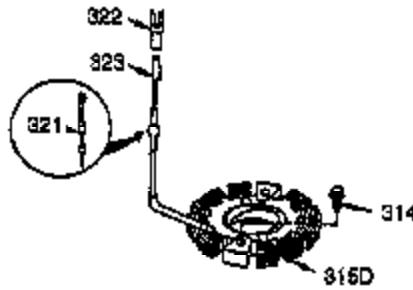

Ref #	Part Number	Qty	Description
5	30969	1	Extension Cap
92	650880	1	Belleville Washer
93	650881	1	Flywheel Nut
110A	37047	1	Ground Wire
285	35985B	1	Starter Cup
287	29752	4	Nut & Lock Washer, 1/4-28
314	650873	1	Screw, 1/4-20 x 3/4"
323	611118	1	Terminal
355	590574	1	Starter Handle (Mitten Grip)
361	650990	2	Screw, T-30, 1/4-20 x 15/32"
390	590749	1	Rewind Starter (NOTE: This engine could have been built with 590733 starter.)