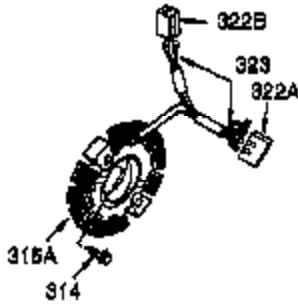

Ref #	Part Number	Qty	Description
5	30969	1	Extension Cap
92	650880	1	Belleville Washer
93	650881	1	Flywheel Nut
110A	37047	1	Ground Wire
285	35985B	1	Starter Cup
287	29752	4	Nut & Lock Washer, 1/4-28
314	650873	1	Screw, 1/4-20 x 3/4"
323	611118	1	Terminal
355	590574	1	Starter Handle (Mitten Grip)
361	650990	2	Screw, T-30, 1/2-20 x 15/32"
390	590749	1	Rewind Starter (NOTE: This engine could have been built with 590733 starter.)
396	33329E	1	Electric Starter Motor (120 Volt)