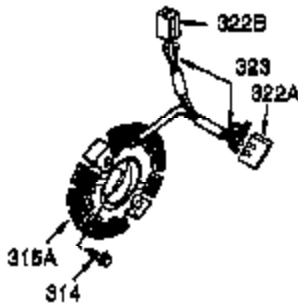

Ref #	Part Number	Qty	Description
5	30969	1	Extension Cap
92	650880	1	Belleville Washer
93	650881	1	Flywheel Nut
110A	37047	1	Ground Wire
285	35985B	1	Starter Cup
287	29752	4	Nut & Lock Washer, 1/4-28
314	650873	1	Screw, 1/4-20 x 3/4"
323	611118	1	Terminal
355	590574	1	Starter Handle (Mitten Grip)
361	650990	2	Screw, Torx T-30, 1/2-20 x 15/32"
390	590749	1	Rewind Starter (NOTE: This engine could have been built with 590733 starter.)
396	33329E	1	Electric Starter Motor (120 Volt)