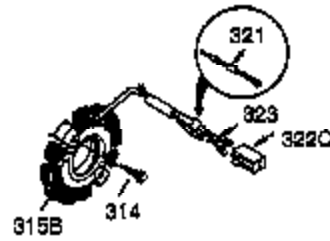

Ref #	Part Number	Qty	Description
5	30969	1	Extension Cap
92	650880	1	Belleville Washer
93	650881	1	Flywheel Nut
110A	37047	1	Ground Wire
285	35985B	1	Starter Cup
287	29752	4	Nut & Lock Washer, 1/4-28
314	650873	1	Screw, 1/4-20 x 3/4"
323	611118	1	Terminal
355	590574	1	Starter Handle (Mitten Grip)
361	650990	2	Screw, Torx T-30, 1/2-20 x 15/32"
390	590749	1	Rewind Starter (NOTE: This engine could have been built with 590733 starter.)
396	33329E	1	Electric Starter Motor (120 Volt)