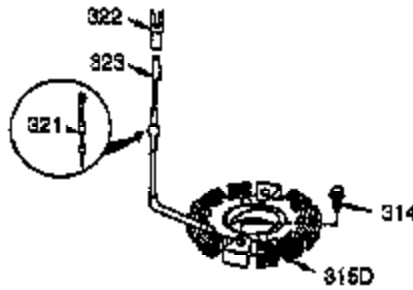

Ref #	Part Number	Qty	Description
5	30969	1	Extension Cap
92	650880	1	Belleville Washer
93	650881	1	Flywheel Nut
110A	37047	1	Ground Wire
285	35985B	1	Starter Cup
287	29752	4	Nut & Lock Washer, 1/4-28
314	650873	1	Screw, 1/4-20 x 3/4"
323	611118	1	Terminal
355	590574	1	Starter Handle (Mitten Grip)
361	650990	2	Screw, Torx T-30, 1/2-20 x 15/32"
390	590749	1	Rewind Starter (NOTE: This engine could have been built with 590733 starter.)
396	33329E	1	Electric Starter Motor (120 Volt)