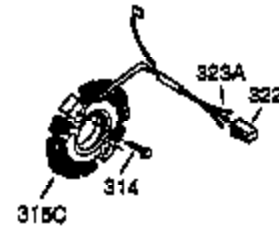

Ref #	Part Number	Qty	Description
5	30969	1	Extension Cap
92	650880	1	Belleville Washer
93	650881	1	Flywheel Nut
110A	37047	1	Ground Wire
285	35985B	1	Starter Cup
287	29752	4	Nut & Lock Washer, 1/4-28
355	590574	1	Starter Handle
370D	36534	1	Caution Decal
370R	37119	1	Warning Decal
390	590749	1	Rewind Starter (NOTE: This engine could have been built with 590733 starter.)
396	33329E	1	Electric Starter Motor (Optional)