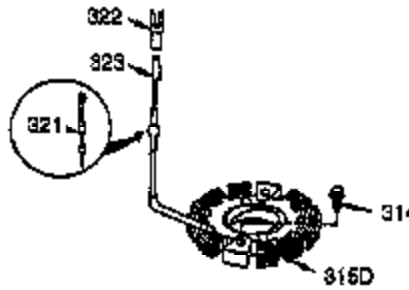

Ref #	Part Number	Qty	Description
	5 30969	1	Extension Cap
	92 650880	1	Belleville Washer
	93 650881	1	Flywheel Nut
110A	37047	1	Ground Wire
285	35985B	1	Starter Cup
287	29752	4	Nut & Lock Washer, 1/4-28
355	590574	1	Starter Handle
370D	36534	1	Caution Decal
370R	37119	1	Warning Decal
390	590749	1	Rewind Starter (NOTE: This engine could have been built with 590733 starter.)
396	33329E	1	Electric Starter Motor (Optional)