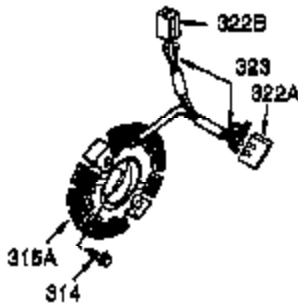

Ref #	Part Number	Qty	Description
	5 30969	1	Extension Cap
	92 650880	1	Belleville Washer
	93 650881	1	Flywheel Nut
110A	37047	1	Ground Wire
285	35985B	1	Starter Cup
287	29752	4	Nut & Lock Washer, 1/4-28
355	590574	1	Starter Handle
370D	36534	1	Caution Decal
370R	37119	1	Warning Decal
390	590749	1	Rewind Starter (NOTE: This engine could have been built with 590733 starter.)
396	33329E	1	Electric Starter Motor (Optional)