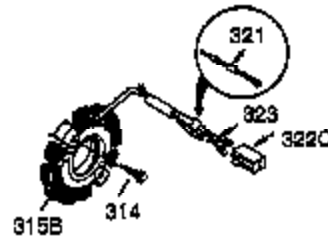

Ref #	Part Number	Qty	Description
	5 30969	1	Extension Cap
	92 650880	1	Belleville Washer
	93 650881	1	Flywheel Nut
110A	37047	1	Ground Wire
285	35985B	1	Starter Cup
287	29752	4	Nut & Lock Washer, 1/4-28
355	590574	1	Starter Handle
370D	36534	1	Caution Decal
370R	37119	1	Warning Decal
390	590749	1	Rewind Starter (NOTE: This engine could have been built with 590733 starter.)
396	33329E	1	Electric Starter Motor (Optional)