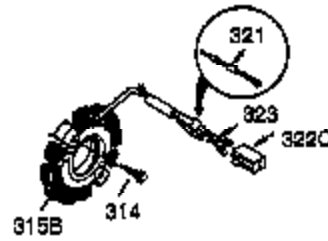

Ref #	Part Number	Qty	Description
5	30969	1	Extension Cap
92	650880	1	Belleville Washer
93	650881	1	Flywheel Nut
110A	37047	1	Ground Wire
285	35985B	1	Starter Cup
287	29752	4	Nut & Lock Washer, 1/4-28
355	590574	1	Starter Handle
370D	36534	1	Caution Decal
370R	37119	1	Warning Decal
390	590749	1	Rewind Starter
396	33329E	1	Electric Starter Motor (Optional)