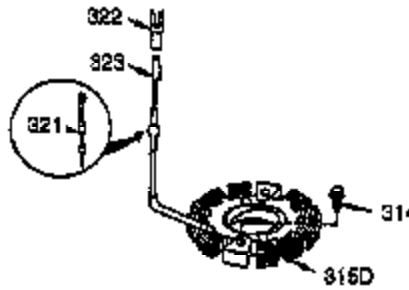

Ref #	Part Number	Qty	Description
92	650880	1	Belleville Washer
93	650881	1	Flywheel Nut
110A	37047	1	Ground Wire
285	35985B	1	Starter Cup
287	29752	4	Nut & Lock Washer, 1/4-28
314	650873	2	Screw, 1/4-20 x 3/4"
323	611118	1	Terminal
355	590574	1	Starter Handle (Mitten Grip)
361	650990	2	Screw, T-30, 1/4-20 x 15/32"
390	590749	1	Rewind Starter (NOTE: This engine could have been built with 590733 starter.)
396	33329E	1	Electric Starter Motor (120 Volt)