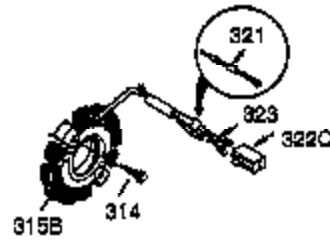

Ref #	Part Number	Qty	Description
92	650880	1	Belleville Washer
93	650881	1	Flywheel Nut
110A	37047	1	Ground Wire
285	35985B	1	Starter Cup
287	29752	4	Nut & Lock Washer, 1/4-28
314	650873	2	Screw, 1/4-20 x 3/4"
323	611118	1	Terminal
355	590574	1	Starter Handle (Mitten Grip)
361	650990	2	Screw, T-30, 1/4-20 x 15/32"
390	590749	1	Rewind Starter (NOTE: This engine could have been built with 590733 starter.)
396	33329E	1	Electric Starter Motor (120 Volt)