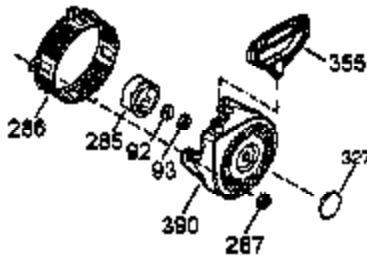

Ref #	Part Number	Qty	Description
92	650880	1	Belleville Washer
93	650881	1	Flywheel Nut
110A	37047	1	Ground Wire
285	35985B	1	Starter Cup
287	29752	4	Nut & Lock Washer, 1/4-28
314	650873	2	Screw, 1/4-20 x 3/4"
323	611118	1	Terminal
355	590574	1	Starter Handle (Mitten Grip)
361	650990	2	Screw, T-30, 1/4-20 x 15/32"
390	590749	1	Rewind Starter (NOTE: This engine could have been built with 590733 starter.)
396	33329E	1	Electric Starter Motor (120 Volt)