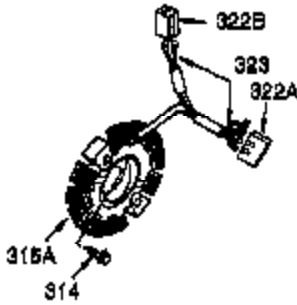

Ref #	Part Number	Qty	Description
92	650880	1	Belleville Washer
93	650881	1	Flywheel Nut
110A	37047	1	Ground Wire
285	35985B	1	Starter Cup
287	29752	4	Nut & Lock Washer, 1/4-28
314	650873	2	Screw, 1/4-20 x 3/4"
323	611118	1	Terminal
355	590574	1	Starter Handle (Mitten Grip)
361	650990	2	Screw, T-30, 1/4-20 x 15/32"
390	590749	1	Rewind Starter (NOTE: This engine could have been built with 590733 starter.)
396	33329E	1	Electric Starter Motor (120 Volt)