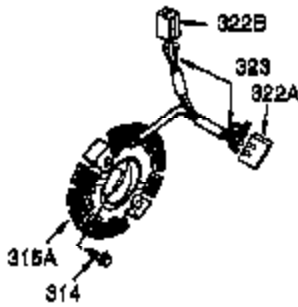

Ref #	Part Number	Qty	Description
92	650880	1	Belleville Washer
93	650881	1	Flywheel Nut
110A	37047	1	Ground Wire
285	35985B	1	Starter Cup
287	29752	4	Nut & Lock Washer, 1/4-28
314	650873	2	Screw, 1/4-20 x 3/4"
323	611118	1	Terminal
355	590574	1	Starter Handle (Mitten Grip)
361	650990	2	Screw, Torx T-30, 1/4-20 x 15/32"
390	590749	1	Rewind Starter (NOTE: This engine could have been built with 590733 starter.)
396	33329E	1	Electric Starter Motor (110 Volt)