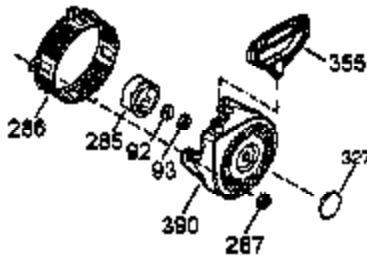

Ref #	Part Number	Qty	Description
92	650880	1	Belleville Washer
93	650881	1	Flywheel Nut
110A	37047	1	Ground Wire
285	35985B	1	Starter Cup
287	29752	4	Nut & Lock Washer, 1/4-28
314	650873	1	Screw, 1/4-20 x 3/4"
322	611117	1	Connector Body
323	611118	1	Terminal
355	590574	1	Starter Handle (Mitten Grip)
361	650990	2	Screw, T-30, 1/4-20 x 15/32"
371D	36534	1	Caution Decal
390	590749	1	Rewind Starter (NOTE: This engine could have been built with 590733 starter.)
396	33329E	1	Electric Starter Motor (120 Volt)