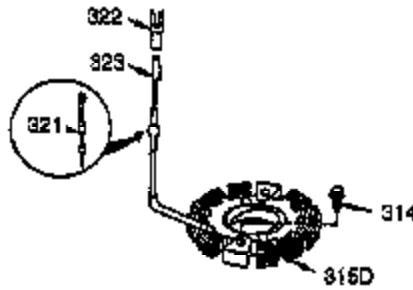

Ref #	Part Number	Qty	Description
92	650880	1	Belleville Washer
93	650881	1	Flywheel Nut
110A	37047	1	Ground Wire
285	35985B	1	Starter Cup
287	29752	4	Nut & Lock Washer, 1/4-28
314	650873	1	Screw, 1/4-20 x 3/4"
322	611117	1	Connector Body
323	611118	1	Terminal
355	590574	1	Starter Handle (Mitten Grip)
361	650990	2	Screw, T-30, 1/4-20 x 15/32"
371D	36534	1	Caution Decal
390	590749	1	Rewind Starter (NOTE: This engine could have been built with 590733 starter.)
396	33329E	1	Electric Starter Motor (120 Volt)