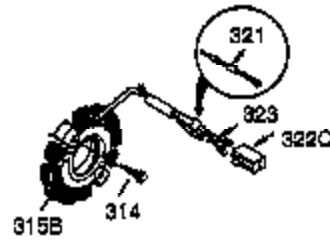

Ref #	Part Number	Qty	Description
92	650880	1	Belleville Washer
93	650881	1	Flywheel Nut
110A	37047	1	Ground Wire
285	35985B	1	Starter Cup
287	29752	4	Nut & Lock Washer, 1/4-28
314	650873	1	Screw, 1/4-20 x 3/4"
322	611117	1	Connector Body
323	611118	1	Terminal
355	590574	1	Starter Handle (Mitten Grip)
361	650990	2	Screw, T-30, 1/4-20 x 15/32"
371D	36534	1	Caution Decal
390	590749	1	Rewind Starter (NOTE: This engine could have been built with 590733 starter.)
396	33329E	1	Electric Starter Motor (120 Volt)