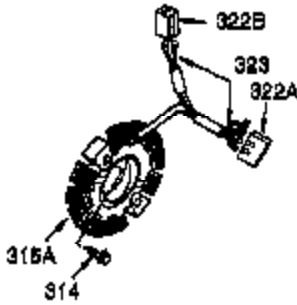

Ref #	Part Number	Qty	Description
92	650880	1	Belleville Washer
93	650881	1	Flywheel Nut
110A	37047	1	Ground Wire
285	35985B	1	Starter Cup
287	29752	4	Nut & Lock Washer, 1/4-28
314	650873	1	Screw, 1/4-20 x 3/4"
322	611117	1	Connector Body
323	611118	1	Terminal
355	590574	1	Starter Handle (Mitten Grip)
361	650990	2	Screw, T-30, 1/4-20 x 15/32"
371D	36534	1	Caution Decal
390	590749	1	Rewind Starter (NOTE: This engine could have been built with 590733 starter.)
396	33329E	1	Electric Starter Motor (120 Volt)