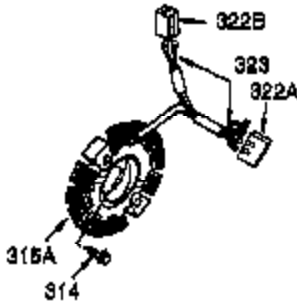

Ref #	Part Number	Qty	Description
5	30969	1	Extension Cap
92	650880	1	Belleville Washer
93	650881	1	Flywheel Nut
285	35985B	1	Starter Cup
287	29752	4	Nut & Lock Washer, 1/4-28
314	650873	2	Screw, 1/4-20 x 3/4"
322	610921	1	Connector Body
323B	611260	1	Terminal
323A	611259	1	Terminal
323	610922	2	Terminal
355	590574	1	Starter Handle (Mitten Grip)
390	590749	1	Rewind Starter (NOTE: This engine could have been built with 590733 starter.)
396	33329E	1	Electric Starter Motor (Optional)