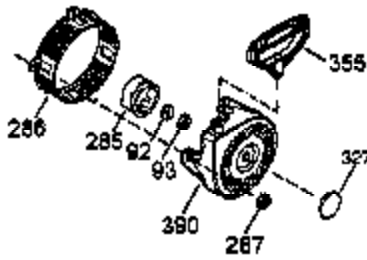

Ref #	Part Number	Qty	Description
5	30969	1	Extension Cap
92	650880	1	Belleville Washer
93	650881	1	Flywheel Nut
285	35985B	1	Starter Cup
287	29752	4	Nut & Lock Washer, 1/4-28
314	650873	2	Screw, 1/4-20 x 3/4"
322	610921	1	Connector Body
323B	611260	1	Terminal
323A	611259	1	Terminal
323	610922	2	Terminal
355	590574	1	Starter Handle (Mitten Grip)
390	590749	1	Rewind Starter (NOTE: This engine could have been built with 590733 starter.)
396	33329E	1	Electric Starter Motor (Optional)