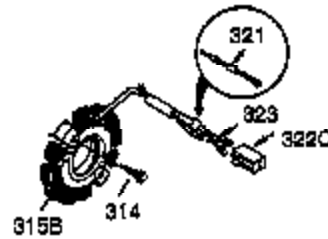

Ref #	Part Number	Qty	Description
5	30969	1	Extension Cap
92	650880	1	Belleville Washer
93	650881	1	Flywheel Nut
285	35985B	1	Starter Cup
287	29752	4	Nut & Lock Washer, 1/4-28
314	650873	2	Screw, 1/4-20 x 3/4"
322	610921	1	Connector Body
323B	611260	1	Terminal
323A	611259	1	Terminal
323	610922	2	Terminal
355	590574	1	Starter Handle (Mitten Grip)
390	590749	1	Rewind Starter (NOTE: This engine could have been built with 590733 starter.)
396	33329E	1	Electric Starter Motor (Optional)