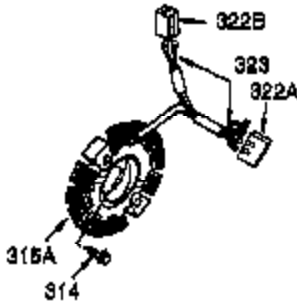

Ref #	Part Number	Qty	Description
5	30969	1	Extension Cap
92	650880	1	Belleville Washer
93	650881	1	Flywheel Nut
110A	37047	1	Ground Wire
285	35985B	1	Starter Cup
287	29752	4	Nut & Lock Washer, 1/4-28
314	650873	1	Screw, 1/4-20 x 3/4"
323	611118	1	Terminal
355	590574	1	Starter Handle (Mitten Grip)
361	650990	2	Screw, Torx T-30, 1/4-20 x 15/32"
361A	650819	2	Screw, 6-32 x 2-1/2"
390	590749	1	Rewind Starter (NOTE: This engine could have been built with 590733 starter.)