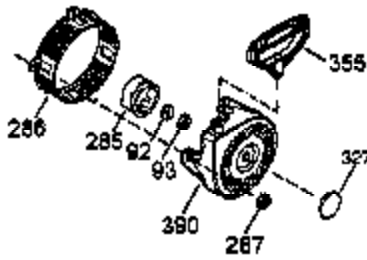

Ref #	Part Number	Qty	Description
5	30969	1	Extension Cap
92	650880	1	Belleville Washer
93	650881	1	Flywheel Nut
110A	37047	1	Ground Wire
285	35985B	1	Starter Cup
287	29752	4	Nut & Lock Washer, 1/4-28
314	650873	1	Screw, 1/4-20 x 3/4"
323	611118	1	Terminal
355	590574	1	Starter Handle (Mitten Grip)
390	590749	1	Rewind Starter (NOTE: This engine could have been built with 590733 starter.)
396	33329E	1	Electric Starter Motor (Optional)