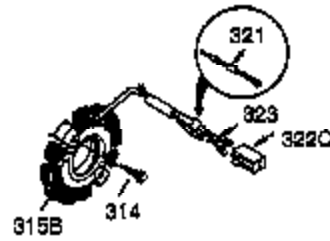

Ref #	Part Number	Qty	Description
5	30969	1	Extension Cap
92	650880	1	Belleville Washer
93	650881	1	Flywheel Nut
110A	37047	1	Ground Wire
285	35985B	1	Starter Cup
287	29752	4	Nut & Lock Washer, 1/4-28
314	650873	1	Screw, 1/4-20 x 3/4"
323	611118	1	Terminal
355	590574	1	Starter Handle
370R	37119	1	Warning Decal
370N	35077	1	Instruction Decal
390	590749	1	Rewind Starter (NOTE: This engine could have been built with 590733 starter.)
396	33329D	1	Electric Stater Motor (Optional)