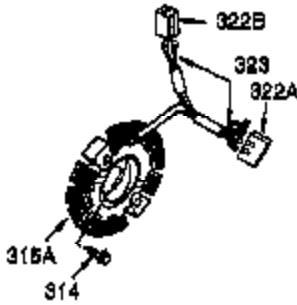

Ref #	Part Number	Qty	Description
5	30969	1	Extension Cap
92	650880	1	Belleville Washer
93	650881	1	Flywheel Nut
110A	37047	1	Ground Wire
285	35985B	1	Starter Cup
287	29752	4	Nut & Lock Washer, 1/4-28
314	650873	1	Screw, 1/4-20 x 3/4"
323	611118	1	Terminal
355	590574	1	Starter Handle
370R	37119	1	Warning Decal
370N	35077	1	Instruction Decal
390	590749	1	Rewind Starter (NOTE: This engine could have been built with 590733 starter.)
396	33329D	1	Electric Stater Motor (Optional)