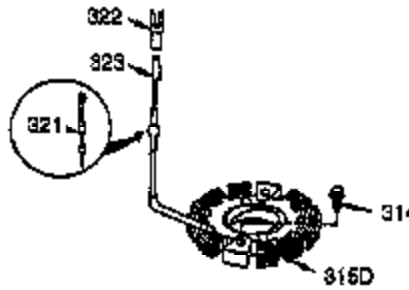

Ref #	Part Number	Qty	Description
5	30969	1	Extension Cap
92	650880	1	Belleville Washer
93	650881	1	Flywheel Nut
110A	37047	1	Ground Wire
285	35985B	1	Starter Cup
287	29752	4	Nut & Lock Washer, 1/4-28
314	650873	1	Screw, 1/4-20 x 3/4"
323	611118	1	Terminal
355	590574	1	Starter Handle
370R	37119	1	Warning Decal
370N	35077	1	Instruction Decal
390	590749	1	Rewind Starter (NOTE: This engine could have been built with 590733 starter.)
396	33329D	1	Electric Stater Motor (Optional)