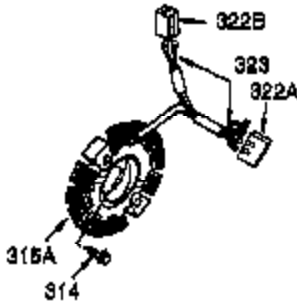

Ref #	Part Number	Qty	Description
5	30969	1	Extension Cap
92	650880	1	Belleville Washer
93	650881	1	Flywheel Nut
110A	37047	1	Ground Wire
285	35985B	1	Starter Cup
287	29752	4	Nut & Lock Washer, 1/4-28
314	650873	1	Screw, 1/4-20 x 3/4"
323	611118	1	Terminal
355	590574	1	Starter Handle
361	650990	2	Screw, Torx T-30, 1/4-20 x 15/32"
370R	37119	1	Warning Decal
370N	35077	1	Instruction Decal
390	590749	1	Rewind Starter (NOTE: This engine could have been built with 590733 starter.)
396	33329D	1	Electric Starter Motor (110 Volt)