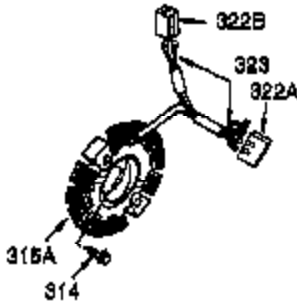

Ref #	Part Number	Qty	Description
92	650880	1	Belleville Washer
93	650881	1	Flywheel Nut
110A	37047	1	Ground Wire
285	35985B	1	Starter Cup
287	29752	4	Nut & Lock Washer, 1/4-28
314	650873	1	Screw, 1/4-20 x 3/4"
322	611117	1	Connector Body
323	611118	1	Terminal
355	590574	1	Starter Handle
370R	37119	1	Warning Decal
370N	35077	1	Bilingual Decal
390	590749	1	Rewind Starter
396	33329E	1	Electric Stater Motor (Optional)