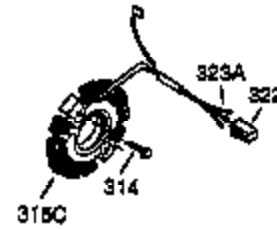

Ref #	Part Number	Qty	Description
5	30969	1	Extension Cap
92	650880	1	Belleville Washer
93	650881	1	Flywheel Nut
110A	37047	1	Ground Wire
285	35985B	1	Starter Cup
287	29752	4	Nut & Lock Washer, 1/4-28
314	650873	1	Screw, 1/4-20 x 3/4"
323	611118	1	Terminal
355	590574	1	Starter Handle
370R	37119	1	Warning Decal
390	590749	1	Rewind Starter (Note: This engine could have been built with 590733 starter.)