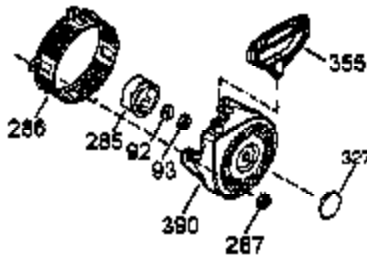

Ref #	Part Number	Qty	Description
5	30969	1	Extension Cap
92	650880	1	Belleville Washer
93	650881	1	Flywheel Nut
110A	37047	1	Ground Wire
285	35985B	1	Starter Cup
287	29752	4	Nut & Lock Washer, 1/4-28
314	650873	1	Screw, 1/4-20 x 3/4"
323	611118	1	Terminal
355	590574	1	Starter Handle
370R	37119	1	Warning Decal
390	590749	1	Rewind Starter (Note: This engine could have been built with 590733 starter.)