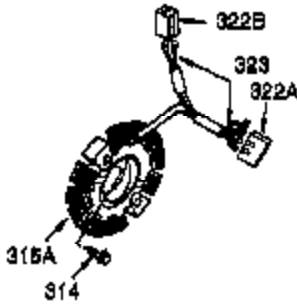

Ref #	Part Number	Qty	Description
5	30969	1	Extension Cap
92	650880	1	Belleville Washer
93	650881	1	Flywheel Nut
110A	37047	1	Ground Wire
285	35985B	1	Starter Cup
287	29752	4	Nut & Lock Washer, 1/4-28
314	650873	1	Screw, 1/4-20 x 3/4"
323	611118	1	Terminal
355	590574	1	Starter Handle
370R	37119	1	Warning Decal
390	590749	1	Rewind Starter (Note: This engine could have been built with 590733 starter.)