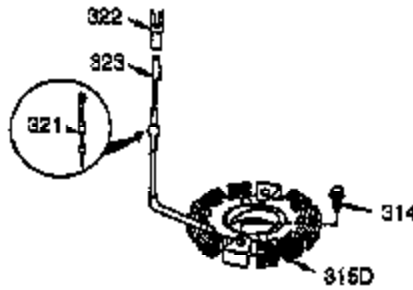

Ref #	Part Number	Qty	Description
5	30969	1	Extension Cap
92	650880	1	Belleville Washer
93	650881	1	Flywheel Nut
110A	37047	1	Ground Wire
285	35985B	1	Starter Cup
287	29752	4	Nut & Lock Washer, 1/4-28
314	650873	1	Screw, 1/4-20 x 3/4"
323	611118	1	Terminal
355	590574	1	Starter Handle
370R	37119	1	Warning Decal
390	590749	1	Rewind Starter (Note: This engine could have been built with 590733 starter.)