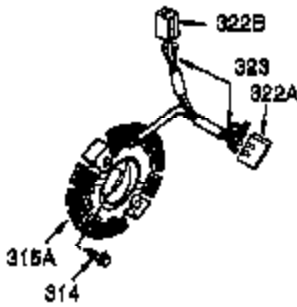

Ref #	Part Number	Qty	Description
5	30969	1	Extension Cap
92	650880	1	Belleville Washer
93	650881	1	Flywheel Nut
110A	37047	1	Ground Wire
285	35985B	1	Starter Cup
287	29752	4	Nut & Lock Washer, 1/4-28
314	650873	1	Screw, 1/4-20 x 3/4"
323	611118	1	Terminal
355	590574	1	Starter Handle (Mitten Grip)
390	590749	1	Rewind Starter
396	33329D	1	Electric Starter Motor (Optional)