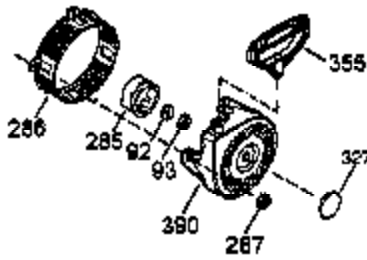

Ref #	Part Number	Qty	Description
5	30969	1	Extension Cap
92	650880	1	Belleville Washer
93	650881	1	Flywheel Nut
110A	37047	1	Ground Wire
285	35985B	1	Starter Cup
287	29752	4	Nut & Lock Washer, 1/4-28
314	650873	1	Screw, 1/4-20 x 3/4"
323	611118	1	Terminal
355	590574	1	Starter Handle (Mitten Grip)
390	590733	1	Rewind Starter
396	37000	1	Electric Starter Motor (Optional)