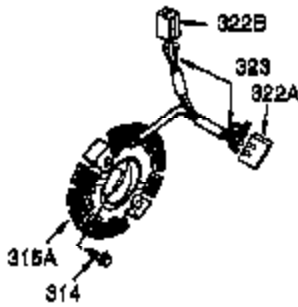

Ref #	Part Number	Qty	Description
5	30969	1	Extension Cap
92	650880	1	Belleville Washer
93	650881	1	Flywheel Nut
110A	37047	1	Ground Wire
285	35985B	1	Starter Cup
287	29752	4	Nut & Lock Washer, 1/4-28
314	650873	1	Screw, 1/4-20 x 3/4"
323	611118	1	Terminal
355	590574	1	Starter Handle (Mitten Grip)
390	590733	1	Rewind Starter
396	37000	1	Electric Starter Motor (Optional)