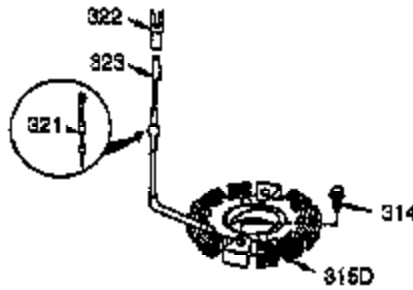

Ref #	Part Number	Qty	Description
5	30969	1	Extension Cap
92	650880	1	Belleville Washer
93	650881	1	Flywheel Nut
110A	37047	1	Ground Wire
129	650727	2	Screw, 5/16-18 x 1-3/4"
131A	650713	2	Screw, 5/16-18 x 5/8"
285	35985B	1	Starter Cup
287	29752	4	Nut & Lock Washer, 1/4-28
314	650873	1	Screw, 1/4-20 x 3/4"
323	611118	1	Terminal
355	590574	1	Starter Handle (Mitten Grip)
390	590733	1	Rewind Starter (Note: This engine could have been built with 590749 starter.)
396	33329D	1	Electric Starter Motor (Optional)