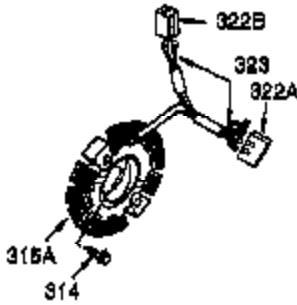

Ref #	Part Number	Qty	Description
5	30969	1	Extension Cap
92	650880	1	Belleville Washer
93	650881	1	Flywheel Nut
110A	37047	1	Ground Wire
129	650727	2	Screw, 5/16-18 x 1-3/4"
131A	650713	2	Screw, 5/16-18 x 5/8"
285	35985B	1	Starter Cup
287	29752	4	Nut & Lock Washer, 1/4-28
314	650873	1	Screw, 1/4-20 x 3/4"
323	611118	1	Terminal
355	590574	1	Starter Handle (Mitten Grip)
390	590733	1	Rewind Starter (Note: This engine could have been built with 590749 starter.)
396	33329D	1	Electric Starter Motor (Optional)