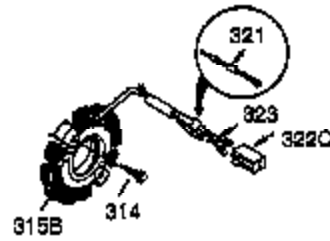

Ref #	Part Number	Qty	Description
5	30969	1	Extension Cap
92	650880	1	Belleville Washer
93	650881	1	Flywheel Nut
110A	37047	1	Ground Wire
129	650727	2	Screw, 5/16-18 x 1-3/4"
131A	650713	2	Screw, 5/16-18 x 5/8"
285	35985B	1	Starter Cup
287	29752	4	Nut & Lock Washer, 1/4-28
314	650873	1	Screw, 1/4-20 x 3/4"
323	611118	1	Terminal
355	590574	1	Starter Handle (Mitten Grip)
390	590733	1	Rewind Starter (Note: This engine could have been built with 590749 starter.)
396	33329D	1	Electric Starter Motor (Optional)