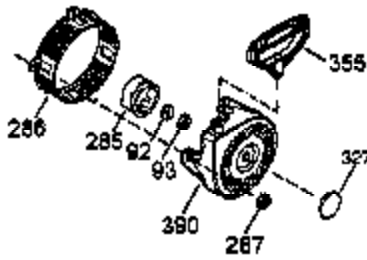

Ref #	Part Number	Qty	Description
5	30969	1	Extension Cap
92	650880	1	Belleville Washer
93	650881	1	Flywheel Nut
110A	37047	1	Ground Wire
285	35985B	1	Starter Cup
287	29752	4	Nut & Lock Washer, 1/4-28
314	650873	1	Screw, 1/4-20 x 3/4"
323	611118	1	Terminal
355	590574	1	Starter Handle
370D	36534	1	Instruction Decal
390	590733	1	Rewind Starter (Note: This engine could have been built with 590749 starter.)
396	33329D	1	Electric Starter Motor (Optional)