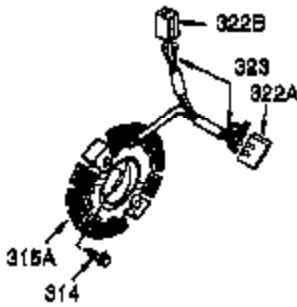

Ref #	Part Number	Qty	Description
5	30969	1	Extension Cap
92	650880	1	Belleville Washer
93	650881	1	Flywheel Nut
110A	37047	1	Ground Wire
285	35985B	1	Starter Cup
287	29752	4	Nut & Lock Washer, 1/4-28
314	650873	1	Screw, 1/4-20 x 3/4"
323	611118	1	Terminal
355	590574	1	Starter Handle
370D	36534	1	Instruction Decal
390	590733	1	Rewind Starter (Note: This engine could have been built with 590749 starter.)
396	33329D	1	Electric Starter Motor (Optional)