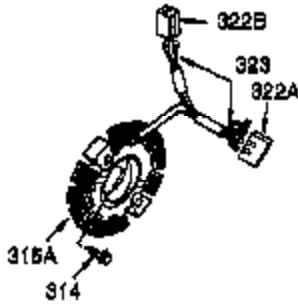

Ref #	Part Number	Qty	Description
5	30969	1	Extension Cap
62	650760	1	Screw, 8-32 x 3/8"
63	28545	1	Grommet
92	650880	1	Lock Washer
93	650881	1	Flywheel Nut
285	35985B	1	Starter Cup
287	29752	4	Nut & Lock Washer, 1/4-28
314	650873	1	Screw, 1/4-20 x 3/4"
323	611118	1	Terminal
327	35392	1	Starter Plug
355	590574	1	Mitten Grip Handle
370J	35703	1	Throttle Decal
390	590733	1	Rewind Starter
396	33329D	1	Electric Starter Motor (Optional)