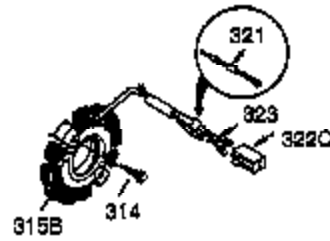

Ref #	Part Number	Qty	Description
5	30969	1	Extension Cap
62	650760	1	Screw, 8-32 x 3/8"
63	28545	1	Grommet
92	650880	1	Lock Washer
93	650881	1	Flywheel Nut
110A	35305	1	Ground Wire
129	650727	2	Screw, 5/16-18 x 1-3/4"
131A	650713	2	Screw, 5/16-18 x 5/8"
285	35985B	1	Starter Cup
287	29752	4	Nut & Lock Washer, 1/4-28
314	650873	1	Screw, 1/4-20 x 3/4"
323	611118	1	Terminal
355	590574	1	Starter Handle
370D	35077	1	Instruction Decal
390	590733	1	Rewind Starter (Note: This engine could have been built with 590749 starter.)
396	33329D	1	Electric Starter Motor (Optional)