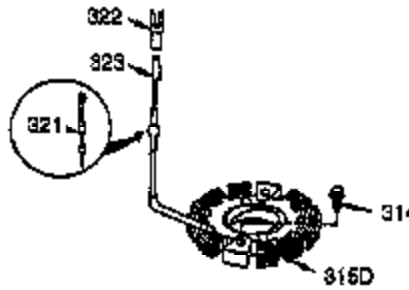

Ref #	Part Number	Qty	Description
5	30969	1	Extension Cap
62	650760	1	Screw, 8-32 x 3/8"
63	28545	1	Grommet
92	650880	1	Lock Washer
93	650881	1	Flywheel Nut
110A	35305	1	Ground Wire
129	650727	2	Screw, 5/16-18 x 1-3/4"
131A	650713	2	Screw, 5/16-18 x 5/8"
285	35985B	1	Starter Cup
287	29752	4	Nut & Lock Washer, 1/4-28
314	650873	1	Screw, 1/4-20 x 3/4"
323	611118	1	Terminal
355	590574	1	Starter Handle
370D	35077	1	Instruction Decal
390	590733	1	Rewind Starter (Note: This engine could have been built with 590749 starter.)
396	33329D	1	Electric Starter Motor (Optional)