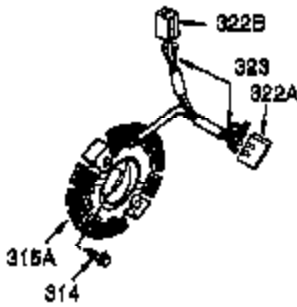

Ref #	Part Number	Qty	Description
5	30969	1	Extension Cap
62	650760	1	Screw, 8-32 x 3/8"
63	28545	1	Grommet
92	650880	1	Belleville Washer
93	650881	1	Flywheel Nut
129	650727	2	Screw, 5/16-18 x 1-3/4"
131A	650713	2	Screw, 5/16-18 x 5/8"
285	35985B	1	Starter Cup
287	29752	4	Nut & Lock Washer, 1/4-28
314	650873	1	Screw, 1/4-20 x 3/4"
323	611118	1	Terminal
355	590574	1	Starter Handle (Mitten Grip)
390	590733	1	Rewind Starter (NOTE: This engine could have been built with 590749 starter.)
396	33329D	1	Electric Starter Motor (Optional)