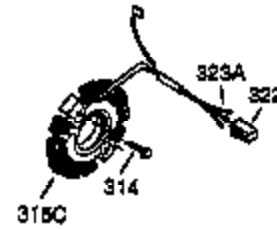

Ref #	Part Number	Qty	Description
5	30969	1	Extension Cap
62	650760	1	Screw, 8-32 x 3/8"
63	28545	1	Grommet
92	650880	1	Lock Washer
93	650881	1	Flywheel Nut
129	650727	2	Screw, 5/16-18 x 1-3/4"
131A	650713	2	Screw, 5/16-18 x 5/8"
285	35985B	1	Starter Cup
287	29752	4	Nut & Lock Washer, 1/4-28
314	650873	1	Screw, 1/4-20 x 3/4"
323	611118	1	Terminal
327	35392	1	Logo Decal
355	590574	1	Starter Handle
370D	36550	1	Control Decal
390	590733	1	Rewind Starter
396	33329D	1	Electric Starter Motor (Optional)