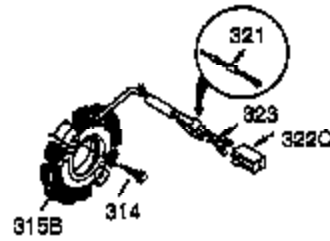

Ref #	Part Number	Qty	Description
5	30969	1	Extension Cap
62	650760	1	Screw, 8-32 x 3/8"
63	28545	1	Grommet
92	650880	1	Lock Washer
93	650881	1	Flywheel Nut
129	650727	2	Screw, 5/16-18 x 1-3/4"
131A	650713	2	Screw, 5/16-18 x 5/8"
285	35985B	1	Starter Cup
287	29752	4	Nut & Lock Washer, 1/4-28
314	650873	1	Screw, 1/4-20 x 3/4"
323	611118	1	Terminal
327	35392	1	Logo Decal
355	590574	1	Starter Handle
370D	36550	1	Control Decal
390	590733	1	Rewind Starter
396	33329D	1	Electric Starter Motor (Optional)