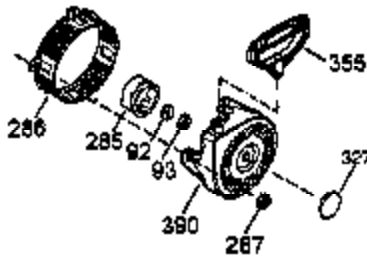

Ref #	Part Number	Qty	Description
5	30969	1	Extension Cap
62	650760	1	Screw, 8-32 x 3/8"
63	28545	1	Grommet
92	650880	1	Lock Washer
93	650881	1	Flywheel Nut
129	650727	2	Screw, 5/16-18 x 1-3/4"
131A	650713	2	Screw, 5/16-18 x 5/8"
285	35985B	1	Starter Cup
287	29752	4	Nut & Lock Washer, 1/4-28
314	650873	1	Screw, 1/4-20 x 3/4"
323	611118	1	Terminal
327	35392	1	Logo Decal
355	590574	1	Starter Handle
370D	36550	1	Control Decal
390	590733	1	Rewind Starter
396	33329D	1	Electric Starter Motor (Optional)