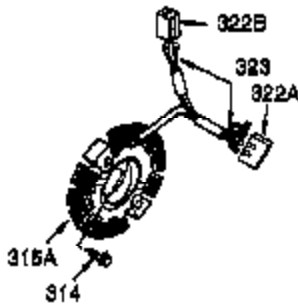

Ref #	Part Number	Qty	Description
5	30969	1	Extension Cap
62	650760	1	Screw, 8-32 x 3/8"
63	28545	1	Grommet
92	650880	1	Lock Washer
93	650881	1	Flywheel Nut
129	650727	2	Screw, 5/16-18 x 1-3/4"
131A	650713	2	Screw, 5/16-18 x 5/8"
285	35985B	1	Starter Cup
287	29752	4	Nut & Lock Washer, 1/4-28
314	650873	1	Screw, 1/4-20 x 3/4"
323	611118	1	Terminal
327	35392	1	Logo Decal
355	590574	1	Starter Handle
370D	36550	1	Control Decal
390	590733	1	Rewind Starter
396	33329D	1	Electric Starter Motor (Optional)