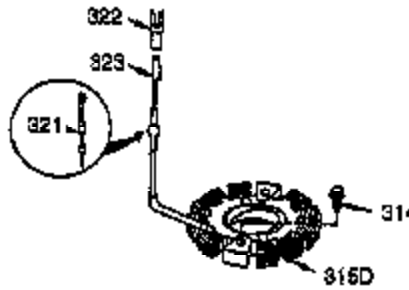

Ref #	Part Number	Qty	Description
5	30969	1	Extension Cap
62	650760	1	Screw, 8-32 x 3/8"
63	28545	1	Grommet
92	650880	1	Lock Washer
93	650881	1	Flywheel Nut
129	650727	2	Screw, 5/16-18 x 1-3/4"
131A	650713	2	Screw, 5/16-18 x 5/8"
285	35985B	1	Starter Cup
287	29752	4	Nut & Lock Washer, 1/4-28
314	650873	1	Screw, 1/4-20 x 3/4"
323	611118	1	Terminal
327	35392	1	Logo Decal
355	590574	1	Starter Handle
370D	36550	1	Control Decal
390	590733	1	Rewind Starter
396	33329D	1	Electric Starter Motor (Optional)