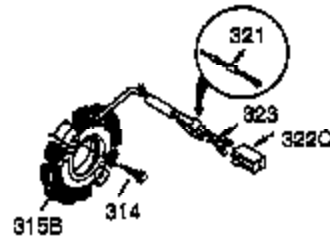

Ref #	Part Number	Qty	Description
5	30969	1	Extension Cap
62	650760	1	Screw, 8-32 x 3/8"
63	28545	1	Grommet
92	650880	1	Lock Washer
93	650881	1	Flywheel Nut
110A	35305	1	Ground Wire
129	650727	2	Screw, 5/16-18 x 1-3/4"
131A	650713	2	Screw, 5/16-18 x 5/8"
285	35985B	1	Starter Cup
287	29752	4	Nut & Lock Washer, 1/4-28
314	650873	1	Screw, 1/4-20 x 3/4"
323	611118	1	Terminal
327	35392	1	Logo Decal
355	590574	1	Starter Handle
370D	36534	1	Lubrication Decal
390	590733	1	Rewind Starter
396	33329D	1	Electric Starter Motor (Optional)