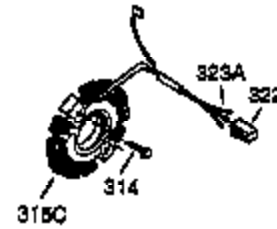

Ref #	Part Number	Qty	Description
5	30969	1	Extension Cap
62	650760	1	Screw, 8-32 x 3/8"
63	28545	1	Grommet
92	650880	1	Lock Washer
93	650881	1	Flywheel Nut
110A	35305	1	Ground Wire
129	650727	2	Screw, 5/16-18 x 1-3/4"
131A	650713	2	Screw, 5/16-18 x 5/8"
285	35985B	1	Starter Cup
287	29752	4	Nut & Lock Washer, 1/4-28
314	650873	1	Screw, 1/4-20 x 3/4"
323	611118	1	Terminal
327	35392	1	Logo Decal
355	590574	1	Starter Handle
370D	36534	1	Lubrication Decal
390	590733	1	Rewind Starter
396	33329D	1	Electric Starter Motor (Optional)