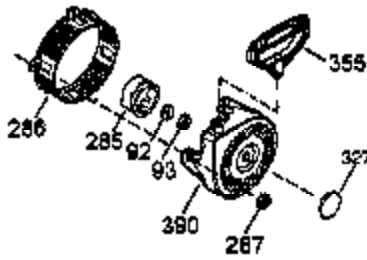

Ref #	Part Number	Qty	Description
5	30969	1	Extension Cap
62	650760	1	Screw, 8-32 x 3/8"
63	28545	1	Grommet
92	650880	1	Lock Washer
93	650881	1	Flywheel Nut
110A	35305	1	Ground Wire
129	650727	2	Screw, 5/16-18 x 1-3/4"
131A	650713	2	Screw, 5/16-18 x 5/8"
285	35985B	1	Starter Cup
287	29752	4	Nut & Lock Washer, 1/4-28
314	650873	1	Screw, 1/4-20 x 3/4"
323	611118	1	Terminal
327	35392	1	Logo Decal
355	590574	1	Starter Handle
370D	36534	1	Lubrication Decal
390	590733	1	Rewind Starter
396	33329D	1	Electric Starter Motor (Optional)