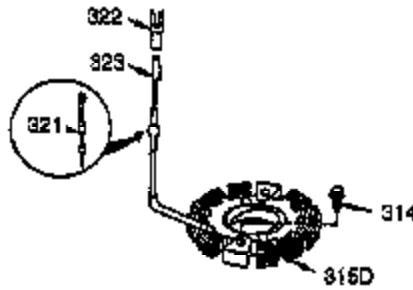

Ref #	Part Number	Qty	Description
5	30969	1	Extension Cap
62	650760	1	Screw, 8-32 x 3/8"
63	28545	1	Grommet
92	650880	1	Lock Washer
93	650881	1	Flywheel Nut
110A	35305	1	Ground Wire
129	650727	2	Screw, 5/16-18 x 1-3/4"
131A	650713	2	Screw, 5/16-18 x 5/8"
285	35985B	1	Starter Cup
287	29752	4	Nut & Lock Washer, 1/4-28
314	650873	1	Screw, 1/4-20 x 3/4"
323	611118	1	Terminal
327	35392	1	Logo Decal
355	590574	1	Starter Handle
370D	36534	1	Lubrication Decal
390	590733	1	Rewind Starter
396	33329D	1	Electric Starter Motor (Optional)