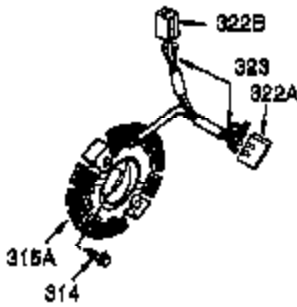

Ref #	Part Number	Qty	Description
305	35554	1	Oil Fill Tube
307	35499	1	"O" Ring
308	35540	1	Fill Tube Clip
310	36205	1	Dipstick
314	650873	2	Screw, 1/4-20 x 3/4"
315	611097	1	Alternator Coil (7 Amp)(Incl. 322,322 A&323)
323	610922	1	Terminal
324	33177	1	Terminal
325	29443	1	Wire Clip
325A	27275	1	Wire Clip
335	35057A	1	Carburetor Cover (Black)
336	650765	1	Screw, 10-32 x 1/2"
338	28942	2	Screw, 10-32 x 3/8"
340	34154	1	Fuel Tank Bracket (Black)
341	34155	1	Fuel Tank Bracket
342	650561	1	Screw, 1/4-20 x 5/8"
350	570682	1	Primer Bulb
351	32180C	1	Primer Line (12.00")
355	590574	1	Starter Handle (Mitten Grip)
364	33377	1	Carburetor Cover Bracket
365	650767	2	Screw, 8-32 x 27/64"
370C	36501	1	Primer Decal
370	36261	1	Identification Decal
370K	36695	1	Starter Decal
370J	35703	1	Throttle Decal
370I	34414	1	Warning Decal
370H	34589	1	Choke Decal
380	640052	1	Carburetor (Incl. 184)
390	590733	1	Rewind Starter (NOTE: This engine could have been built with 590749 starter.)
400	36450A	1	* Gasket Set (Incl. items marked PK i n notes) Incl. part #'s 27272A (1),27896A (2), 27915A (1), 29673 (1), 33263 (1), 33629 (1), 34698A (1), 35262A (1), 36448 (1)
420	730226	1	SAE 5W30 4-Cycle Engine Oil (Quart)