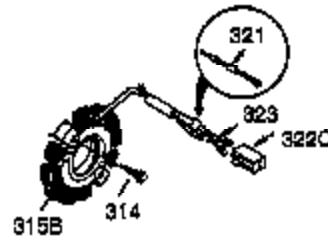

Ref #	Part Number	Qty	Description
5	30969	1	Extension Cap
62	650760	1	Screw, 8-32 x 3/8"
63	28545	1	Grommet
92	650880	1	Lock Washer
93	650881	1	Flywheel Nut
285	35985B	1	Starter Cup
287	29752	4	Nut & Lock Washer, 1/4-28
314	650873	2	Screw, 1/4-20 x 3/4"
322A	610824	1	Connector Body
322B	610921	1	Connector Body
323	610922	1	Terminal
355	590574	1	Starter Handle
370D	35703	1	Control Decal
390	590733	1	Rewind Starter
396	33329D	1	Electric Starter Motor (Optional)