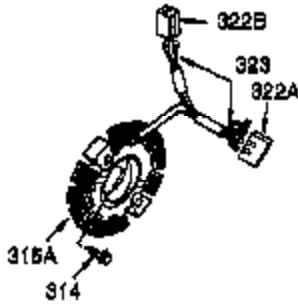

Ref #	Part Number	Qty	Description
5	30969	1	Extension Cap
62	650760	1	Screw, 8-32 x 3/8"
63	28545	1	Grommet
92	650880	1	Lock Washer
93	650881	1	Flywheel Nut
129	650727	2	Screw, 5/16-18 x 1-3/4"
131A	650713	2	Screw, 5/16-18 x 5/8"
285	35985B	1	Starter Cup
287	29752	4	Nut & Lock Washer, 1/4-28
314	650873	2	Screw, 1/4-20 x 3/4"
322A	610824	1	Connector Body
322	610921	1	Connector Body
323	610922	1	Terminal
327	35392	1	Logo Decal
355	590574	1	Starter Handle
370D	35703	1	Control Decal
390	590733	1	Rewind Starter
396	33329D	1	Electric Starter Motor (Optional)