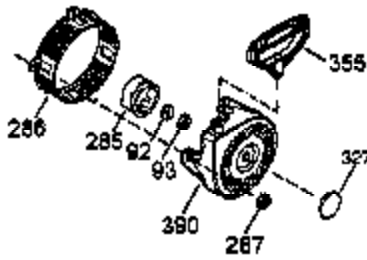

Ref #	Part Number	Qty	Description
5	30969	1	Extension Cap
92	650880	1	Belleville Washer
93	650881	1	Flywheel Nut
129	650727	2	Screw, 5/16-18 x 1-3/4"
285	35985B	1	Starter Cup
287	29752	4	Nut & Lock Washer, 1/4-28
314	650873	1	Screw, 1/4-20 x 3/4"
323	611118	1	Terminal
355	590574	1	Starter Handle
361	650990	2	Screw, Torx T-30, 1/4-20 x 15/32"
390	590733	1	Rewind Starter (Note: This engine could have been built with 590749 starter.)