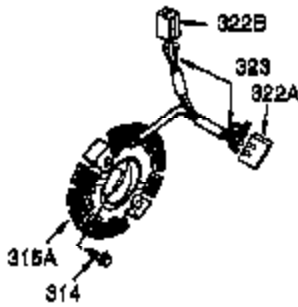

Ref #	Part Number	Qty	Description
5	30969	1	Extension Cap
92	650880	1	Belleville Washer
93	650881	1	Flywheel Nut
129	650727	2	Screw, 5/16-18 x 1-3/4"
285	35985B	1	Starter Cup
287	29752	4	Nut & Lock Washer, 1/4-28
314	650873	1	Screw, 1/4-20 x 3/4"
323	611118	1	Terminal
355	590574	1	Starter Handle
361	650990	2	Screw, Torx T-30, 1/4-20 x 15/32"
390	590733	1	Rewind Starter (Note: This engine could have been built with 590749 starter.)