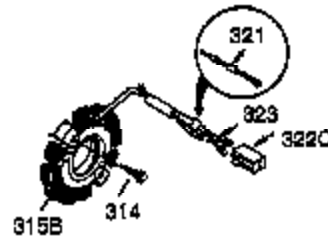

Ref #	Part Number	Qty	Description
	28558	1	Washer
5	30969	1	Extension Cap
62	650760	1	Screw, 8-32 x 3/8"
63	28545	1	Grommet
92	650880	1	Lock Washer
93	650881	1	Flywheel Nut
129	650727	2	Screw, 5/16-18 x 1-3/4"
131A	650713	2	Screw, 5/16-18 x 5/8"
285	35985B	1	Starter Cup
287	29752	4	Nut & Lock Washer, 1/4-28
314	650873	1	Screw, 1/4-20 x 3/4"
323	611118	1	Terminal
355	590574	1	Starter Handle
361	650990	2	Screw, Torx T-30, 1/4-20 x 15/32"
362	32450B	1	Extension Cord
390	590733	1	Rewind Starter