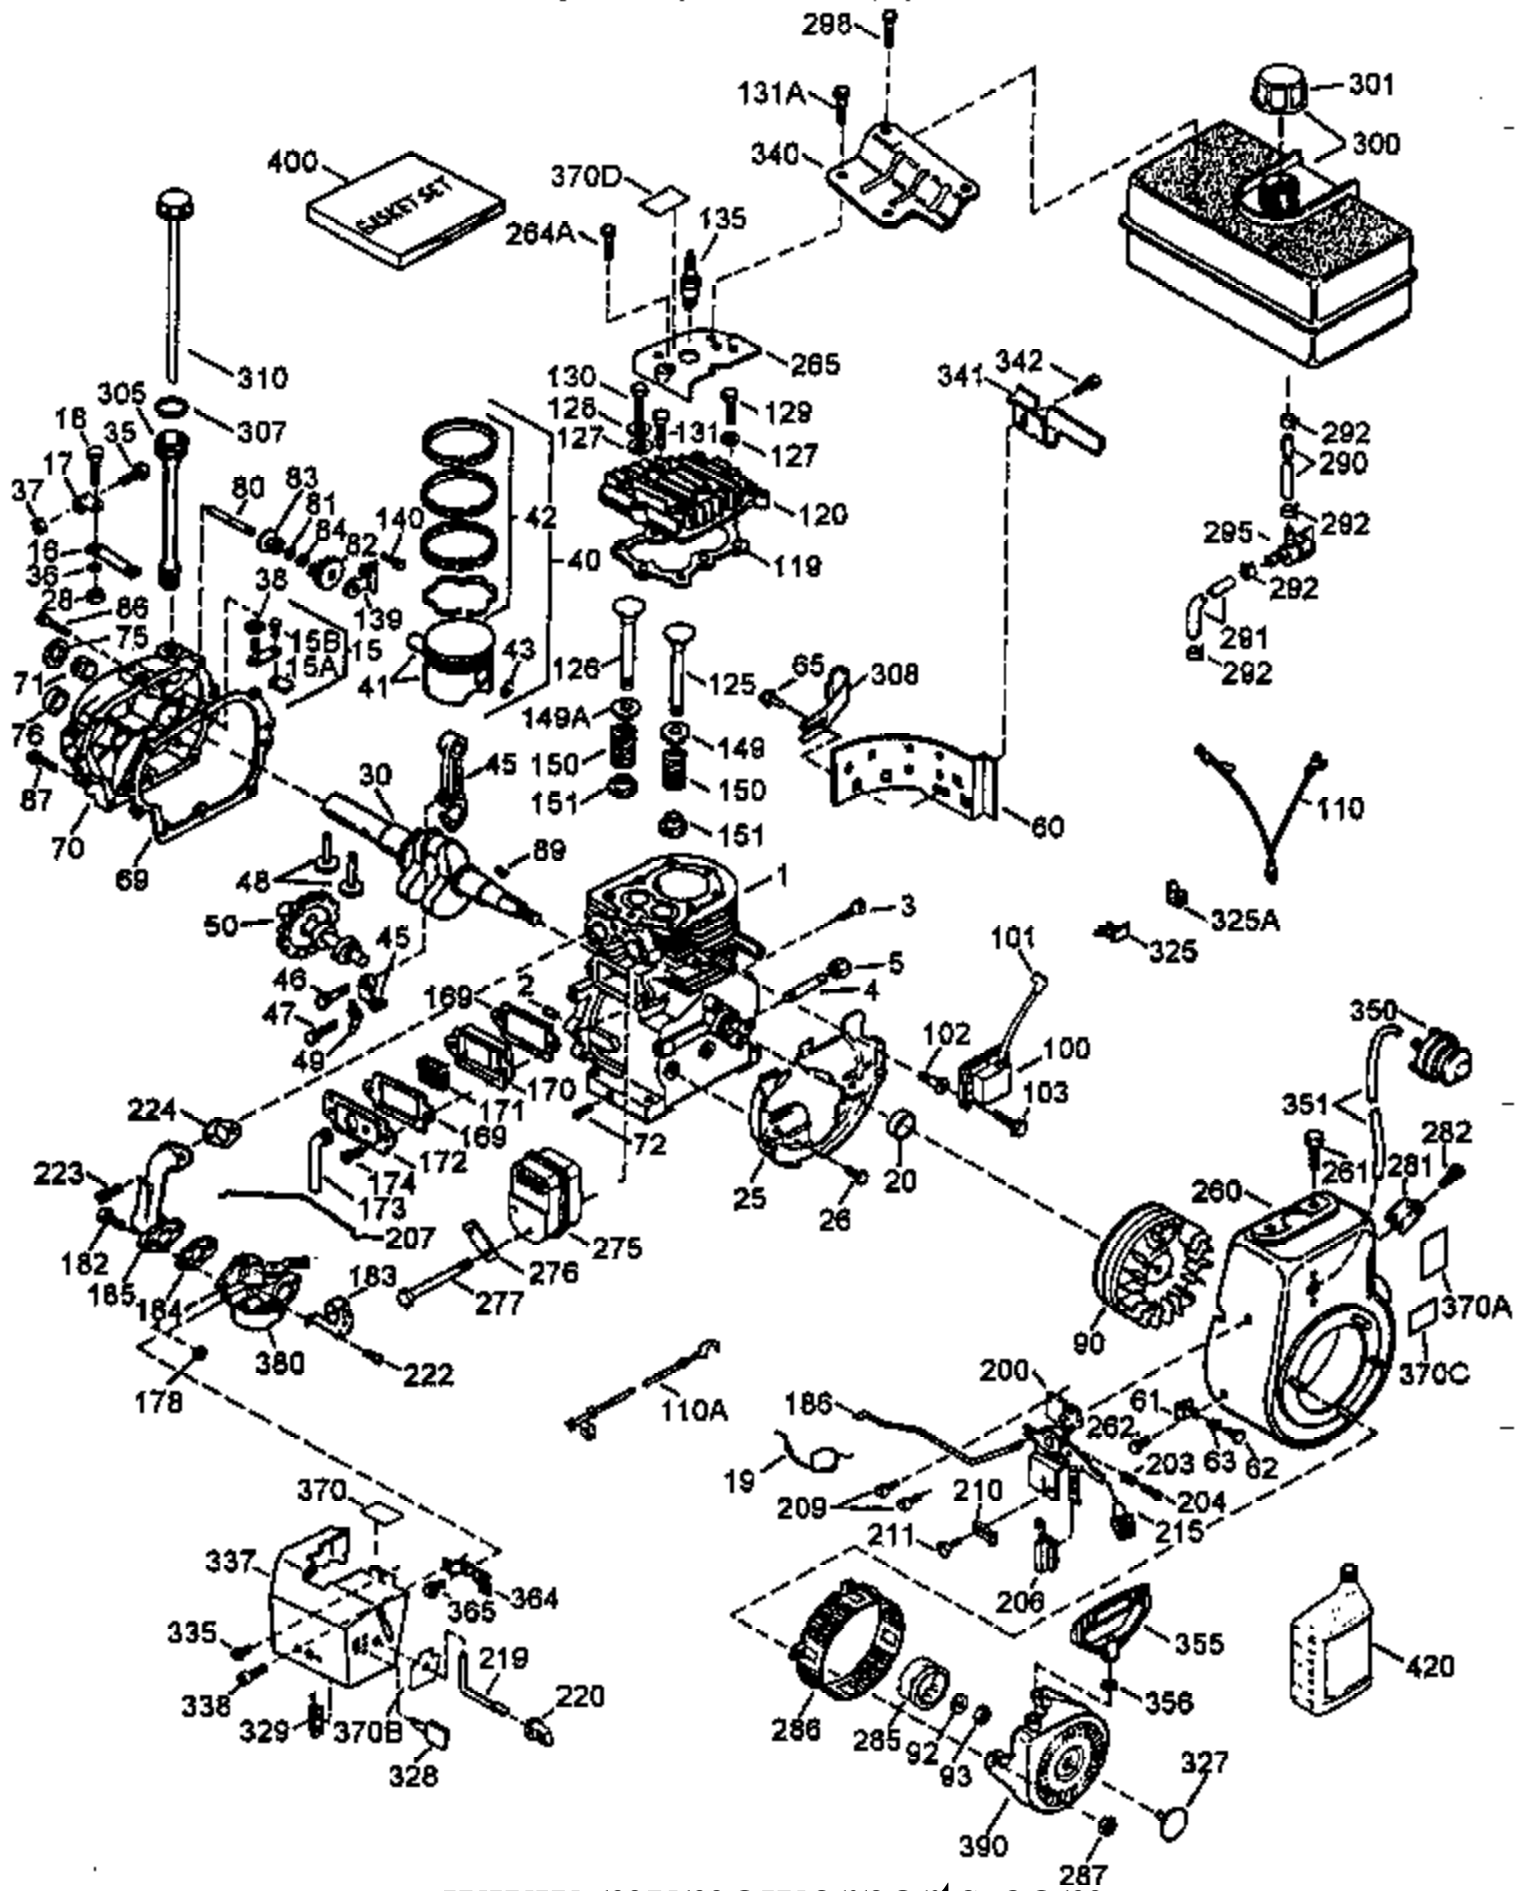

VIEW 1 of 2 ... this illustration may not depict actual equipment and is for reference only!

Ref #	Part Number	Qty	Description
1	35385	1	Cylinder (Incl. 2, 20 & 72)
2	27652	2	Dowel Pin
3	650820	2	Screw, 1/4-20 x 1/2"
4	XXXXX	1	Oil Drain Extension (Purchase Locally)
5	30969	1	Extension Cap
15	30699C	1	Governor Rod (Incl. 15A & 15B)
15B	650494	1	Screw, 6-40 x 5/16"
15A	30700	1	Governor Yoke
16	33454	1	Governor Lever
17	29916	1	Governor Lever Clamp
18	650548	1	Screw, 8-32 x 5/16"
19	34663	1	Speed Control Spring
20	35319	1	Oil Seal
25	36460	1	Blower Housing Baffle
26	650561	2	Screw, 1/4-20 x 5/8"
28	30322	1	Lock Nut, 8-32
30	35980A	1	Crankshaft
35	29826	1	Screw, 10-32 x 3/4"
36	29918	1	Lock Washer
37	29216	1	Lock Nut, 10-32
38	29642	1	Retaining Ring
40	34552	1	Piston, Pin & Ring Set (Std.)
40	34553	1	Piston, Pin & Ring Set (.010" OS)
40	34554	1	Piston, Pin & Ring Set (.020" OS)
41	34329A	1	Piston & Pin Ass'y. (Std.) (Incl. 43)
41	34330A	1	Piston & Pin Ass'y. (.010" OS) (Incl. 43)
41	34331A	1	Piston & Pin Ass'y. (.020" OS) (Incl. 43)
42	34332	1	Ring Set (Std.)
42	34333	1	Ring Set (.010" OS)
42	34334	1	Ring Set (.020" OS)
43	27888	2	Piston Pin Retaining Ring
45	35373A	1	Connecting Rod Ass'y. (Incl.46,47,49)
46	650908	1	Connecting Rod Bolt
47	650882	1	Connecting Rod Bolt
48	34034	2	Valve Lifter
49	35374	1	Oil Dipper
50	36655	1	Camshaft (MCR)
60	33273A	1	Blower Housing Extension
61	34126	1	Grommet Mounting Bracket
62	650760	1	Screw, 8-32 x 3/8"
63	28545	1	Grommet
65	650128	1	Screw, 10-24 x 1/2"
69	35262A	1	* Cylinder Cover Gasket
70	35445A	1	Cylinder Cover (Incl. 71, 75 & 80)
71	35377	1	Crankshaft Bushing
75	35319	1	Oil Seal
76	28926	1	Camshaft Seal
80	31845	1	Governor Shaft
81	30590A	1	Washer
82	35378	1	Governor Gear Ass'y. (Incl. 81)
83	30588A	1	Governor Spool
84	29193	1	Retaining Ring
86	650833	7	Screw, 1/4-20 x 1-3/16"
87	650832	1	Screw, 1/4-20 x 1-11/16"
89	32589	1	Flywheel Key
90	611093	1	Flywheel (W/Ring Gear)
92	650880	1	Lock Washer
93	650881	1	Flywheel Nut