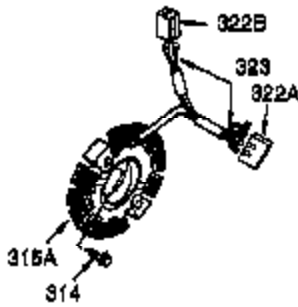

Ref #	Part Number	Qty	Description
5	30969	1	Extension Cap
62	650760	1	Screw, 8-32 x 3/8"
63	28545	1	Grommet
92	650880	1	Washer Flywheel
93	650881	1	Flywheel Nut
110A	35305	1	Ground Wire
129	650727	2	Screw, 5/16-18 x 1-3/4"
131A	650713	2	Screw, 5/16-18 x 5/8"
285	35985B	1	Starter Cup
287	29752	4	Nut & Lock Washer, 1/4-28
314	650873	1	Screw, 1/4-20 x 3/4"
323	611118	1	Terminal
327	35392	1	Starter Plug
355	590574	1	Handle Mitten Grip
370D	36534	1	Lubrication Decal
370E	34414	1	Warning Decal
390	590733	1	Rewind Starter
396	33329D	1	Electric Starter Motor (Optional)