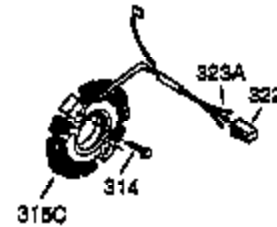

Ref #	Part Number	Qty	Description
5	30969	1	Extension Cap
62	650760	1	Screw, 8-32 x 3/8"
63	28545	1	Grommet
92	650880	1	Washer Flywheel
93	650881	1	Flywheel Nut
110A	35305	1	Ground Wire
129	650727	2	Screw, 5/16-18 x 1-3/4"
131A	650713	2	Screw, 5/16-18 x 5/8"
285	35985B	1	Starter Cup
287	29752	4	Nut & Lock Washer, 1/4-28
314	650873	1	Screw, 1/4-20 x 3/4"
323	611118	1	Terminal
327	35392	1	Starter Plug
355	590574	1	Handle Mitten Grip
370D	36534	1	Lubrication Decal
370E	34414	1	Warning Decal
390	590733	1	Rewind Starter
396	33329D	1	Electric Starter Motor (Optional)