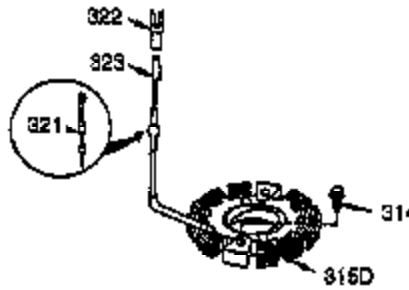

Ref #	Part Number	Qty	Description
5	30969	1	Extension Cap
62	650760	1	Screw, 8-32 x 3/8"
63	28545	1	Grommet
92	650880	1	Washer Flywheel
93	650881	1	Flywheel Nut
110A	35305	1	Ground Wire
129	650727	2	Screw, 5/16-18 x 1-3/4"
131A	650713	2	Screw, 5/16-18 x 5/8"
285	35985B	1	Starter Cup
287	29752	4	Nut & Lock Washer, 1/4-28
314	650873	1	Screw, 1/4-20 x 3/4"
323	611118	1	Terminal
327	35392	1	Starter Plug
355	590574	1	Handle Mitten Grip
370D	36534	1	Lubrication Decal
370E	34414	1	Warning Decal
390	590733	1	Rewind Starter
396	33329D	1	Electric Starter Motor (Optional)