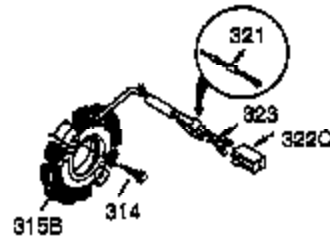

Ref #	Part Number	Qty	Description
5	30969	1	Extension Cap
62	650760	1	Screw, 8-32 x 3/8"
63	28545	1	Grommet
92	650880	1	Washer Flywheel
93	650881	1	Flywheel Nut
110A	35305	1	Ground Wire
129	650727	2	Screw, 5/16-18 x 1-3/4"
131A	650713	2	Screw, 5/16-18 x 5/8"
285	35985B	1	Starter Cup
287	29752	4	Nut & Lock Washer, 1/4-28
314	650873	1	Screw, 1/4-20 x 3/4"
323	611118	1	Terminal
327	35392	1	Starter Plug
355	590574	1	Handle Mitten Grip
370D	36534	1	Lubrication Decal
370E	34414	1	Warning Decal
390	590733	1	Rewind Starter
396	33329D	1	Electric Starter Motor (Optional)