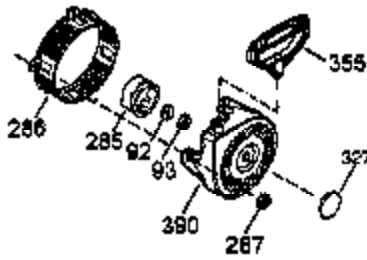

Ref #	Part Number	Qty	Description
5	30969	1	Extension Cap
62	650760	1	Screw, 8-32 x 3/8"
63	28545	1	Grommet
92	650880	1	Washer Flywheel
93	650881	1	Flywheel Nut
110A	35305	1	Ground Wire
129	650727	2	Screw, 5/16-18 x 1-3/4"
131A	650713	2	Screw, 5/16-18 x 5/8"
285	35985B	1	Starter Cup
287	29752	4	Nut & Lock Washer, 1/4-28
314	650873	1	Screw, 1/4-20 x 3/4"
323	611118	1	Terminal
327	35392	1	Starter Plug
355	590574	1	Handle Mitten Grip
370D	36534	1	Lubrication Decal
370E	34414	1	Warning Decal
390	590733	1	Rewind Starter
396	33329D	1	Electric Starter Motor (Optional)