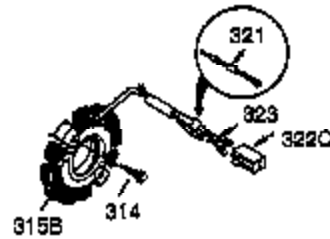

Ref #	Part Number	Qty	Description
5	30969	1	Extension Cap
62	650760	1	Screw, 8-32 x 3/8"
63	28545	1	Grommet
92	650880	1	Lock Washer
93	650881	1	Flywheel Nut
110A	35305	1	Ground Wire
129	650727	2	Screw, 5/16-18 x 1-3/4"
131A	650713	2	Screw, 5/16-18 x 5/8"
285	35985A	1	Starter Cup
286	35446	1	Starter Screen
287	29752	4	Nut & Lock Washer, 1/4-28
314	650873	1	Screw, 1/4-20 x 3/4"
323	611118	1	Terminal
327	35392	1	Starter Plug
355	590574	1	Starter Handle
361	30063	2	Screw, Torx T-30, 1/4-20 x 1/2"
370D	36534	1	Lubrication Decal
390	590672	1	Rewind Starter
396	33329D	1	Electric Starter Motor (120 Volt)