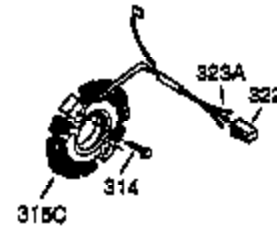

Ref #	Part Number	Qty	Description
5	30969	1	Extension Cap
62	650760	1	Screw, 8-32 x 3/8"
63	28545	1	Grommet
92	650880	1	Lock Washer
93	650881	1	Flywheel Nut
110A	35305	1	Ground Wire
129	650727	2	Screw, 5/16-18 x 1-3/4"
131A	650713	2	Screw, 5/16-18 x 5/8"
285	35985A	1	Starter Cup
286	35446	1	Starter Screen
287	29752	4	Nut & Lock Washer, 1/4-28
314	650873	1	Screw, 1/4-20 x 3/4"
323	611118	1	Terminal
327	35392	1	Starter Plug
355	590574	1	Starter Handle
361	30063	2	Screw, Torx T-30, 1/4-20 x 1/2"
370D	36534	1	Lubrication Decal
390	590672	1	Rewind Starter
396	33329D	1	Electric Starter Motor (120 Volt)