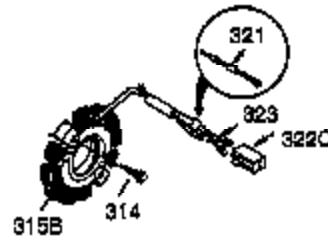

Ref #	Part Number	Qty	Description
5	30969	1	Extension Cap
92	650880	1	Belleville Washer
93	650881	1	Flywheel Nut
110A	37047	1	Ground Wire
285	35985B	1	Starter Cup
287	29752	4	Nut & Lock Washer, 1/4-28
314	650873	1	Screw, 1/4-20 x 3/4"
323	611118	1	Terminal
355	590574	1	Starter Handle (Mitten Grip)
370D	35077	1	Instruction Decal
390	590733	1	Rewind Starter (Note: This engine could have been built with 590749 starter.)